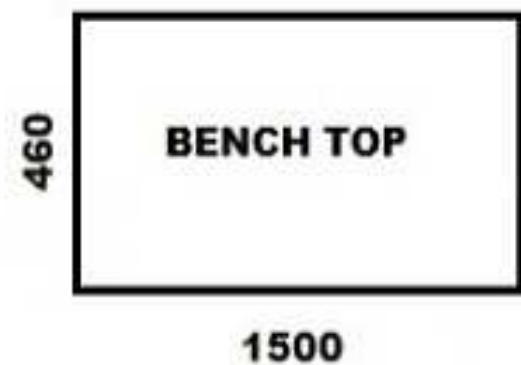

PLINTH IS REMOVABLE  
1445 X 420 X 150

1500 HOXTON CAB