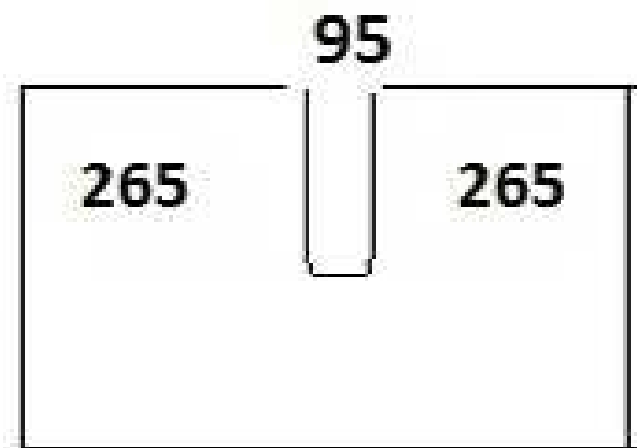

# 750 HAVANA FULL DEPTH DRAWER UNIT

**TOP DRAWER**

**BOTTOM DRAWER**