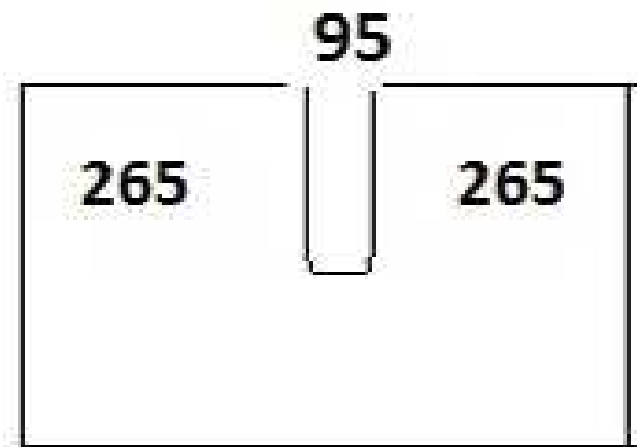

# 750 HAVANA ENSUITE DRAWER UNIT

**TOP DRAWER**

**BOTTOM DRAWER**