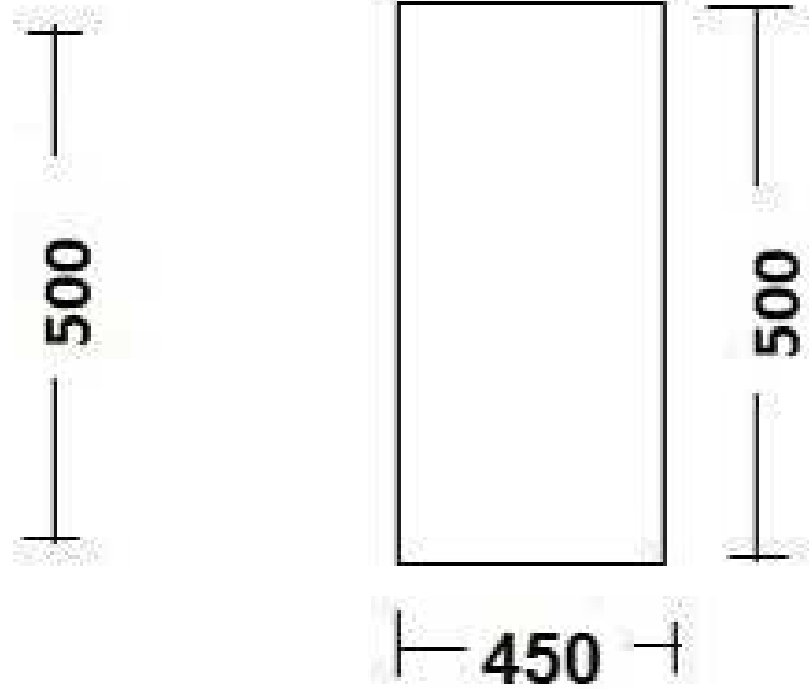

900 HAVANA FULL DEPTH DRAWER UNIT

TOP DRAWER

BOTTOM DRAWER