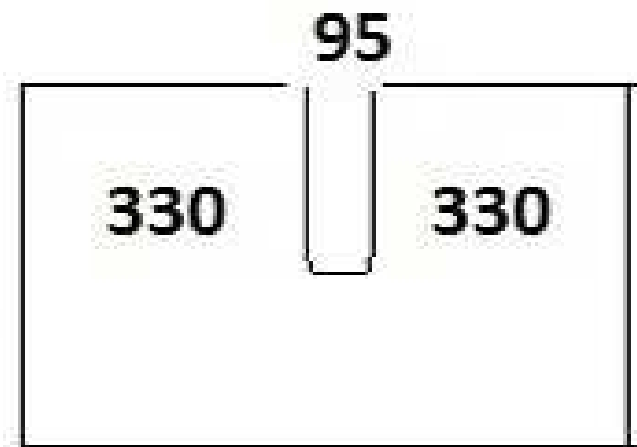

900 HAVANA FULL DEPTH DRAWER UNIT

TOP DRAWER

BOTTOM DRAWER