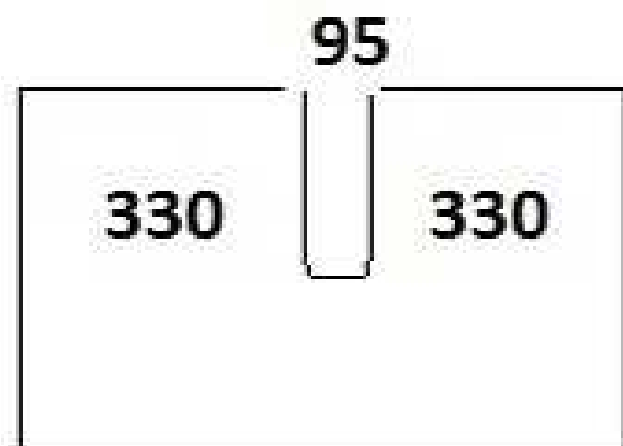

900 HAVANA ENSUITE DRAWER UNIT

TOP DRAWER

BOTTOM DRAWER