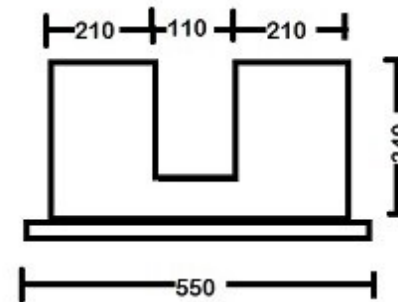

HEIGHT DOES NOT INCLUDE BASIN

Ledin

AUSTRALIA

1200 OSLO

DRAWER SIZE