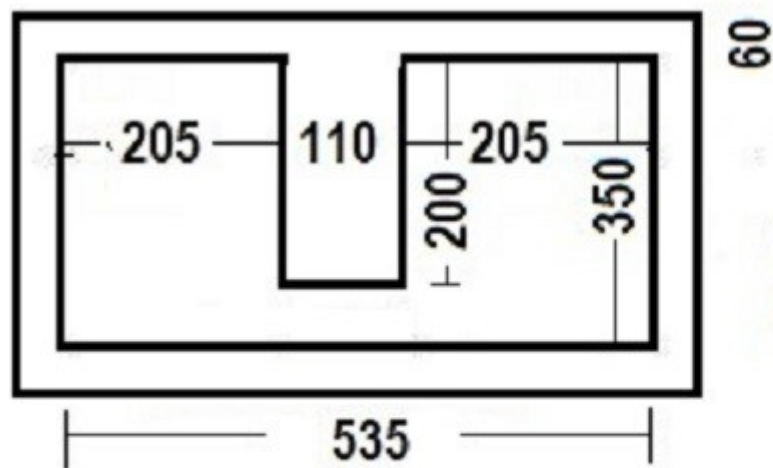

# 600 HAVANA FULL DEPTH DRAWER UNIT

60

TOP AND BOTTOM  
DRAWER