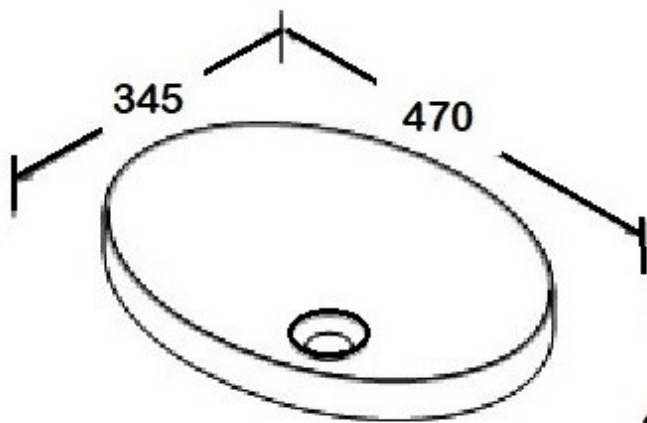

ABBEY SEMI INSET

45mm out of Bench