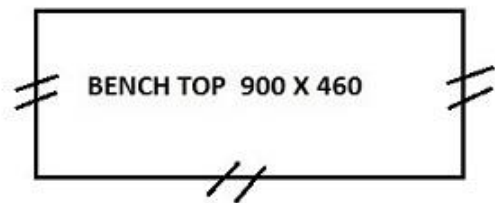

900 Belmont Deluxe

900 BELMONT DELUXE 880 X 830 X 450

Height does NOT include Benchtopy or Basin