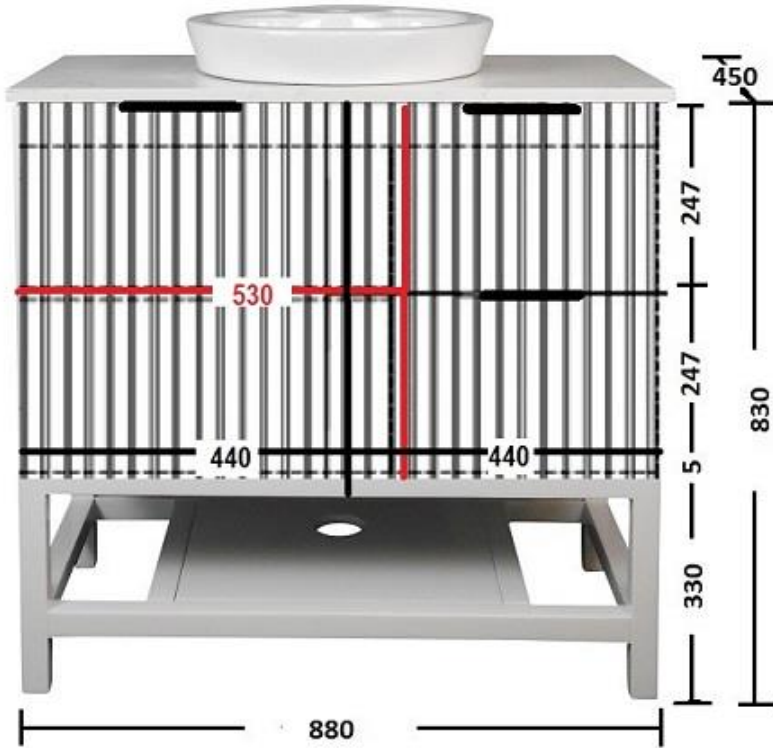

900 BELMONT DELUXE 880 X 830 X 450

Height does NOT include Benchtopy or Basin

Warehouse and contact details

Unit 11, 274 -276 Hoxton Park Rd Prestons NSW

All mail to P.O Box 364 Padstow NSW 2211

Fax: 02 858 289 81