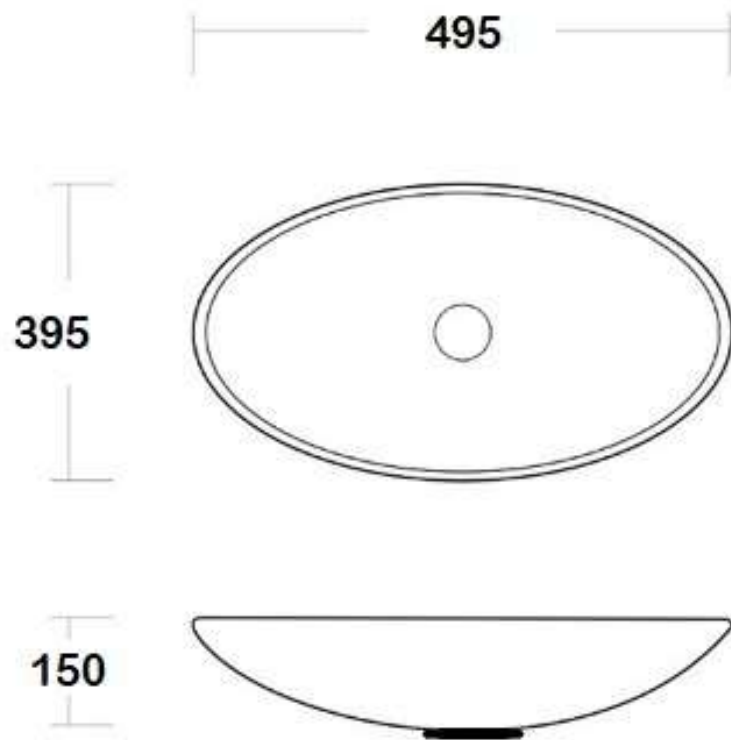

Ledin

**BLACK AND SILVER
OVAL GLASS BASIN**

**45 mm hole in benchtop required,
basin is mounted on chrome ring**

32mm Waste Required