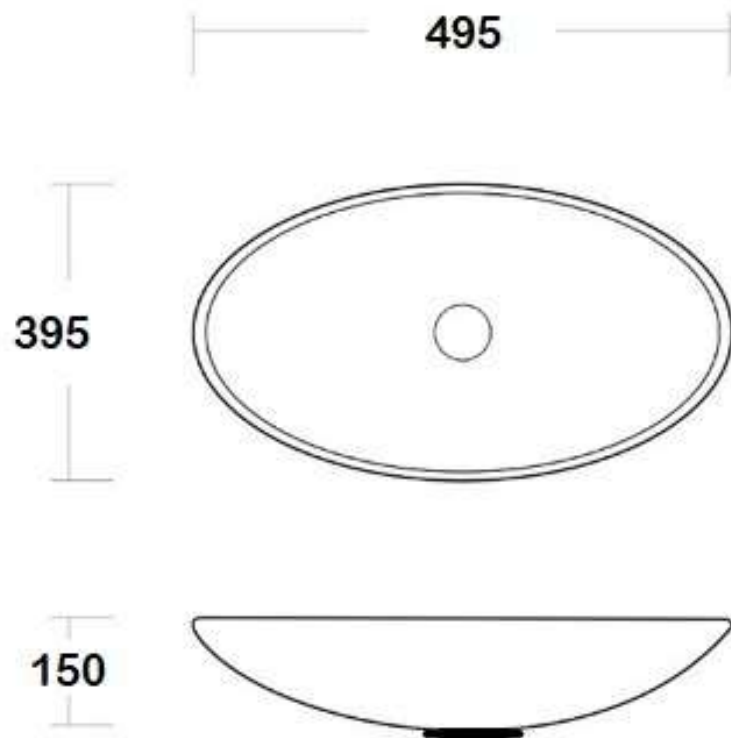

**Ledin**  
AUSTRALIA

45 mm hole in benchtop required,  
basin is mounted on chrome ring

**BLAZE OVAL GLASS BASIN**

32mm Waste Required