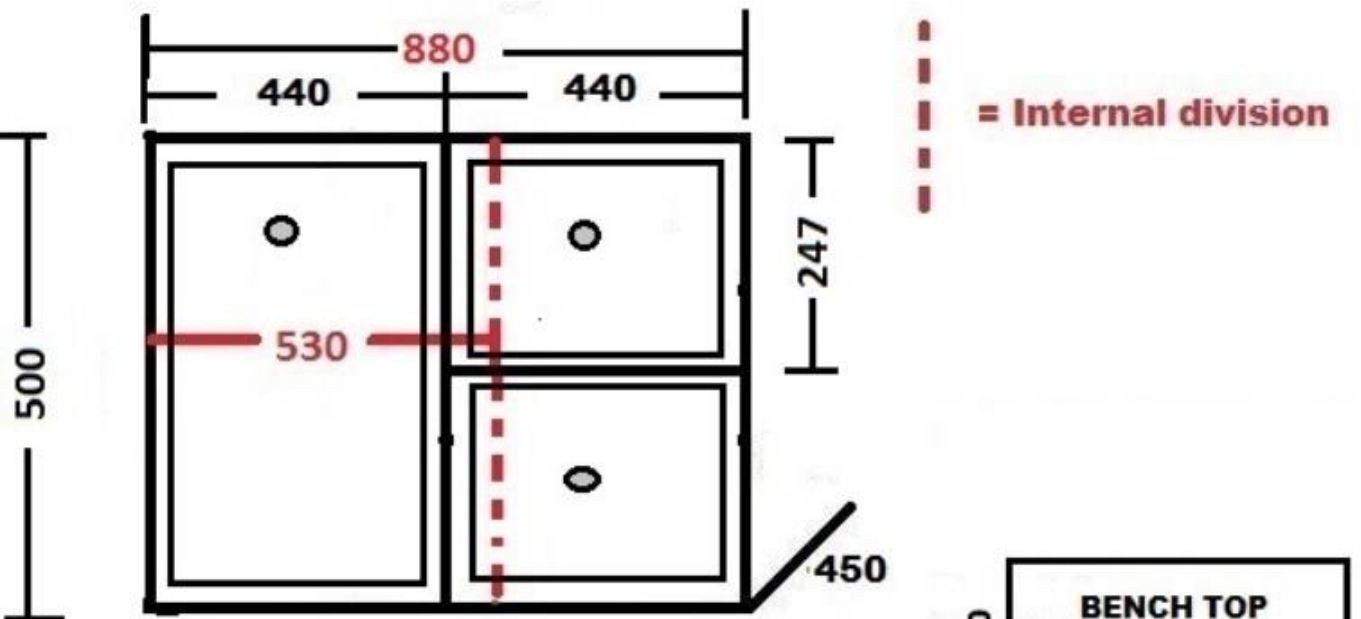

Ledin

AUSTRALIA

900 CARTWRIGHT

WALL MOUNTED

BENCH TOP

460

900

Ledin