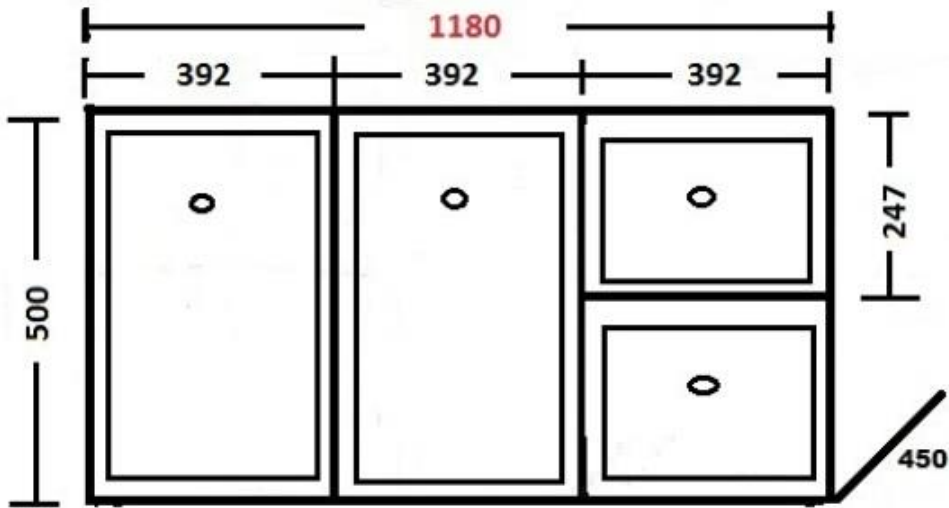

Ledin

AUSTRALIA