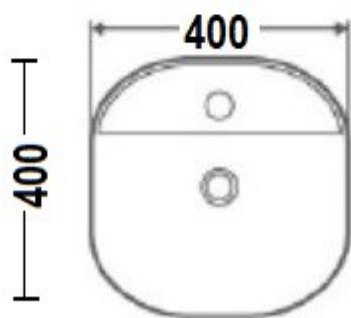

## CHEZ CERAMIC BASIN

32mm waste required