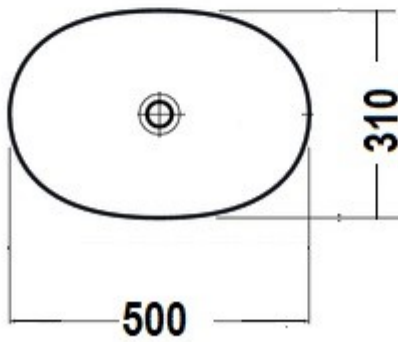

## CLASSIC CERAMIC BASIN

32mm waste required