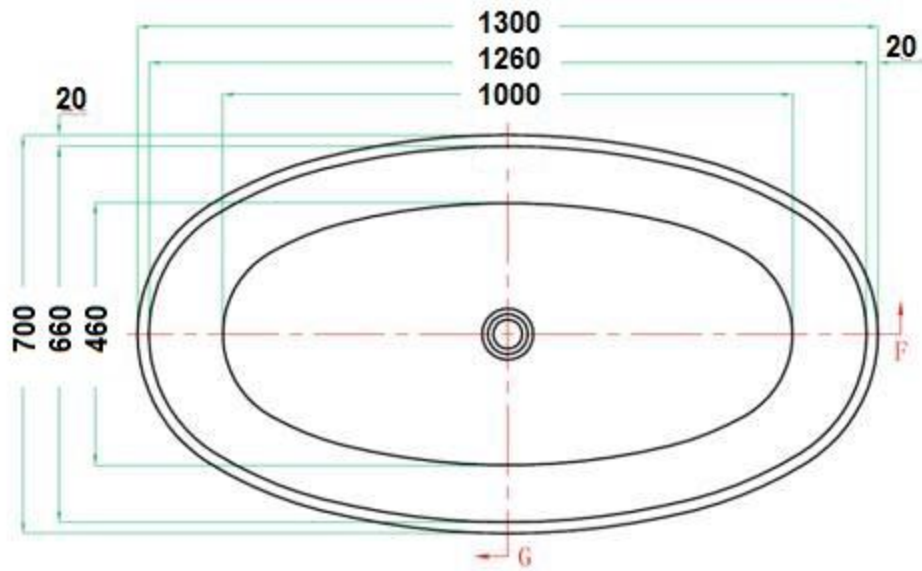

DARWIN 1300

1300 X 700 X 580: 193 Litre capacity: 40kg dry weight

Space saving 1300mm freestanding bath.
Adjustable levelling legs
Constructed on a robust frame.
Lucite Cross Linked sanitary grade acrylic
25 year warranty.