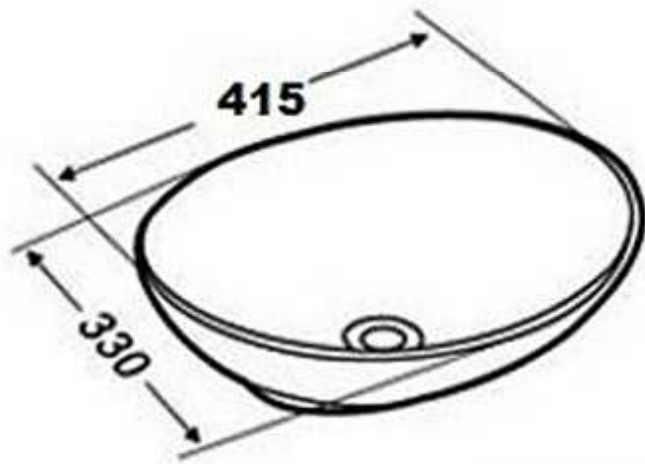

Ledin
AUSTRALIA

EGG

140 high