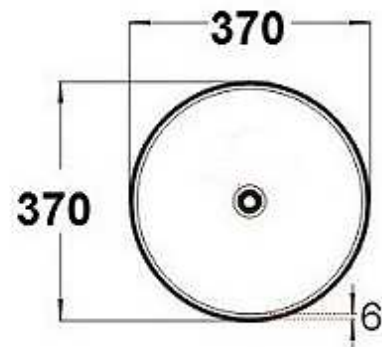

Ledin
AUSTRALIA

ERIN

32mm waste required