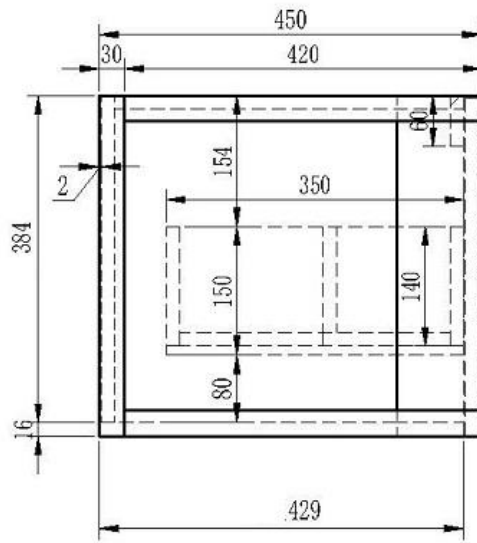

Ledin

AUSTRALIA

900 EVOKE