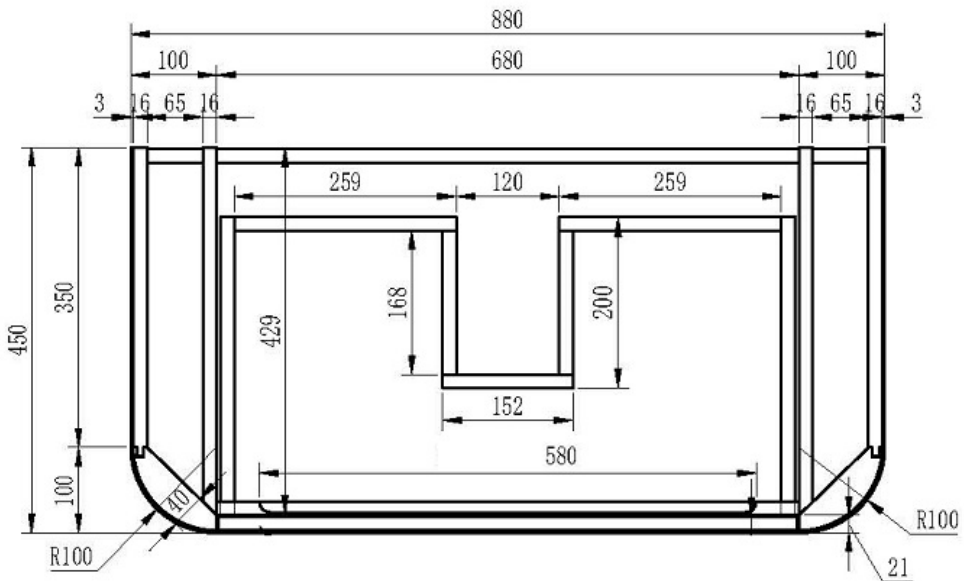

Ledin

AUSTRALIA

900 EVOKE