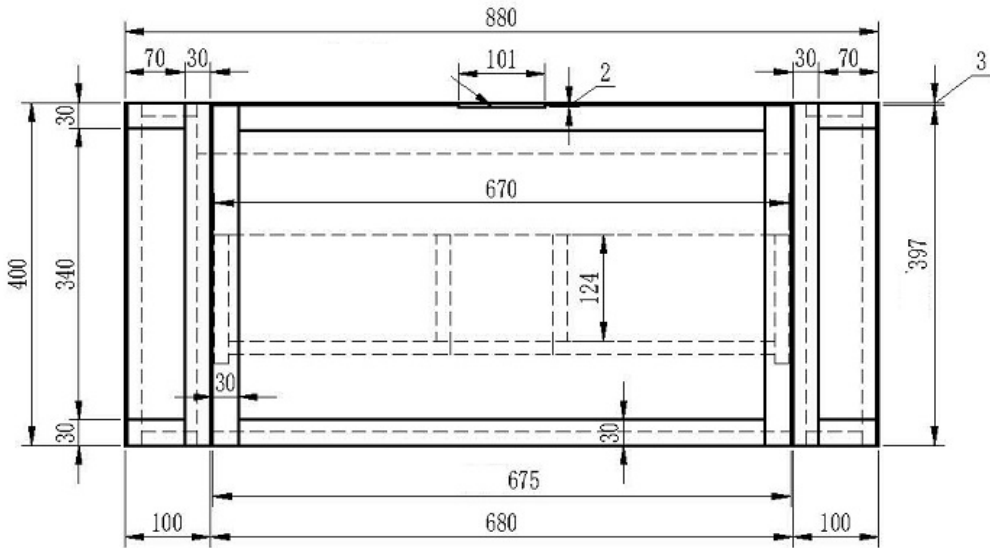

Ledin

AUSTRALIA

900 EVOKE