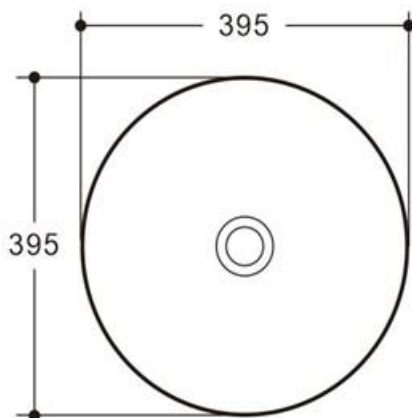

Tatum Semi Inset Ceramic Basin

70mm out of benchtop

Finish

Gloss White

Dimensions

395Ø x 115H (round)

Warranty

- 5 Year Product Replacement Warranty
- 32mm Non overflow waste required