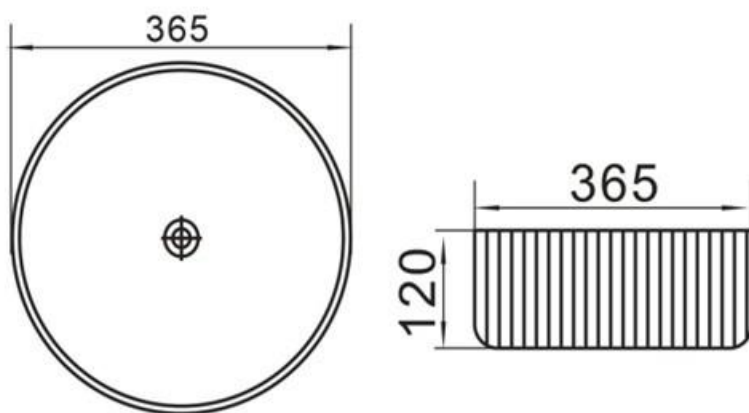

Pye fluted Ceramic above counter basin

Finish

Gloss White

Dimensions

365 D x 120mm H

Warranty

- 5 Year Product Replacement Warranty
- 32mm non overflow waste required