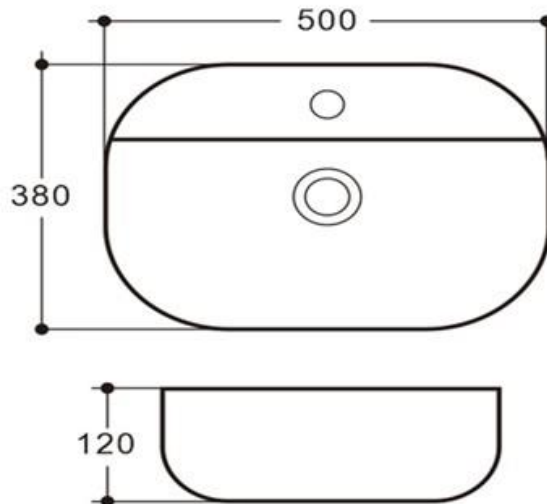

- 5 Year Product Replacement Warranty
- 32mm Non overflow waste required

Egg Ceramic above counter Basin

Finish

Gloss White

Dimensions

415 x 330 x 140H

Warranty

- 5 Year Product Replacement Warranty
- 32mm Non overflow waste required

Kona Ceramic above counter Basin with Tap landing

Finish

Gloss White

Dimensions

500W x 380D x 120H

Warranty

5 Year Product Replacement Warranty

32mm non overflow waste required

Bailey Semi Inset Ceramic Basin

Finish

Gloss White

Dimensions

480W x 300D x 120H

Warranty

5 Year Product Replacement
Warranty

32mm Non overflow waste required

Ledin

AUSTRALIA

Viola Semi Inset Ceramic Basin

70mm Out of benchtop

Finish

Gloss White

Dimensions

530W x 335D x 170H