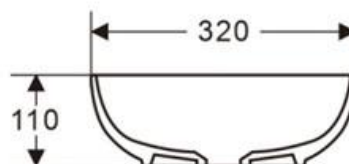

Mini Anita Round Slimline Ceramic Above Counter Basin

Finish

Gloss White

Dimensions

320 round x 110H

Warranty

5 Year Replacement Warranty

32mm Non overflow waste required