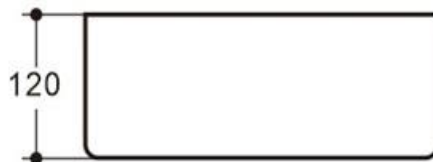

Mini Erin Round 310mm Slim Ceramic above counter Basin

Finish

Gloss White

Dimensions

310ø x 120H

Warranty

- 5 Year Product Replacement Warranty
- 32mm Non overflow waste required