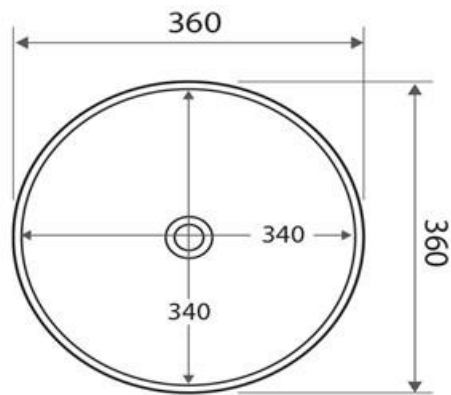

Ledin

AUSTRALIA

Erin Round 360mm Slim ceramic above counter basin

Finish

Gloss White

Dimensions

360Ø x 120H (round)

Warranty

- 5 Year Product Replacement Warranty
- 32mm Non overflow waste required

www.ledinaustralia.com.au