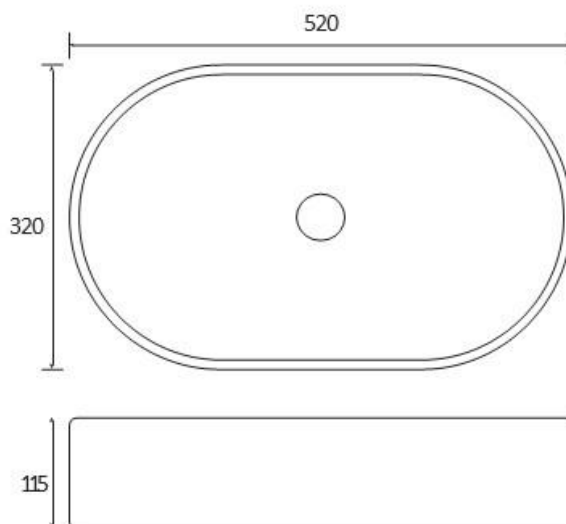

Emily Ceramic above counter basin

Finish

Gloss White

Dimensions

520W x 320D x 115H

Warranty

5 Year Replacement Warranty

32mm Non overflow waste required