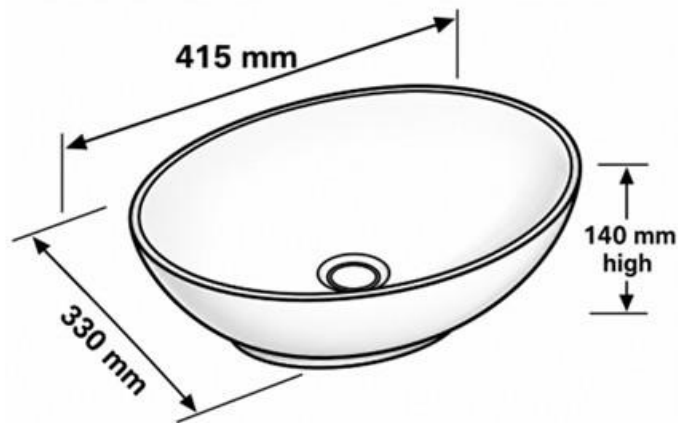

- 5 Year Product Replacement Warranty
- 32mm Non overflow waste required

Egg Ceramic above counter Basin

Finish

Gloss White

Dimensions

415 x 330 x 140H

Warranty

- 5 Year Product Replacement Warranty
- 32mm Non overflow waste required

Bailey Semi Inset Ceramic Basin

Finish

Gloss White

Dimensions

480W x 300D x 120H

Warranty

5 Year Product Replacement
Warranty

32mm Non overflow waste required