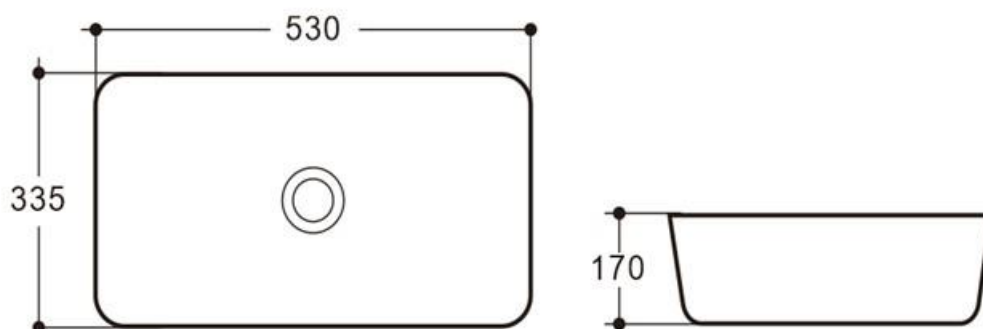

Ledin

AUSTRALIA

Viola Semi Inset Ceramic Basin

70mm Out of benchtop

Finish

Gloss White

Dimensions

530W x 335D x 170H

Warranty

- 5 Year Product Replacement Warranty
- 32mm Non overflow waste required

www.ledinaustralia.com.au