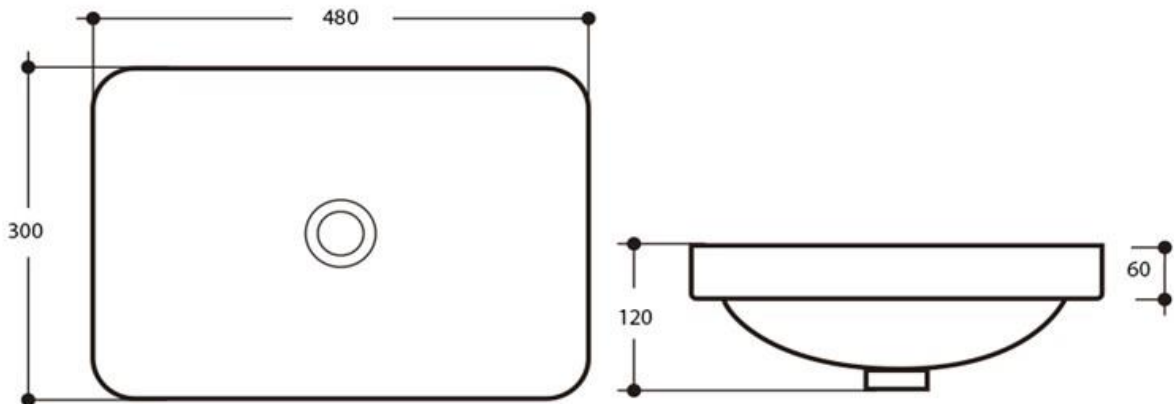

Bailey Semi Inset Ceramic Basin

Finish

Gloss White

Dimensions

480W x 300D x 120H

Warranty

5 Year Product Replacement
Warranty

32mm Non overflow waste required

Ledin

AUSTRALIA

Viola Semi Inset Ceramic Basin

70mm Out of benchtop

Finish

Gloss White

Dimensions

530W x 335D x 170H