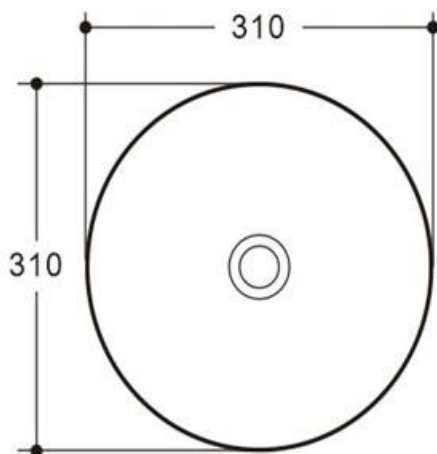

Mini Erin Round 310mm Slim Ceramic above counter Basin

Finish

Gloss White

Dimensions

310ø x 120H

Warranty

- 5 Year Product Replacement Warranty
- 32mm Non overflow waste required