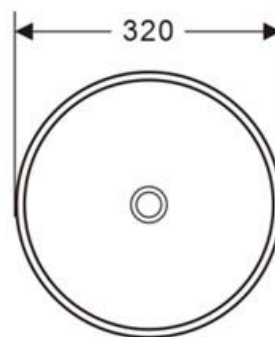

Mini Anita Round Slimline Ceramic Above Counter Basin

Finish

Gloss White

Dimensions

320 round x 110H

Warranty

5 Year Replacement Warranty

32mm Non overflow waste required