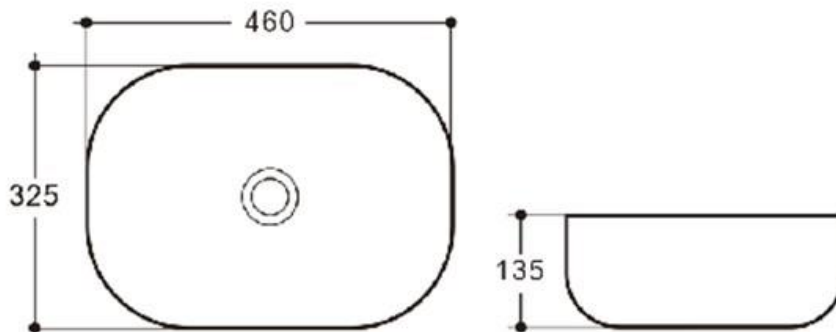

Cruze 460 Slim Ceramic above counter Basin

Finish

Gloss White

Dimensions

460W x 325D x 135H

Warranty

5 Year Product Replacement Warrant
32mm Non overflow waste required