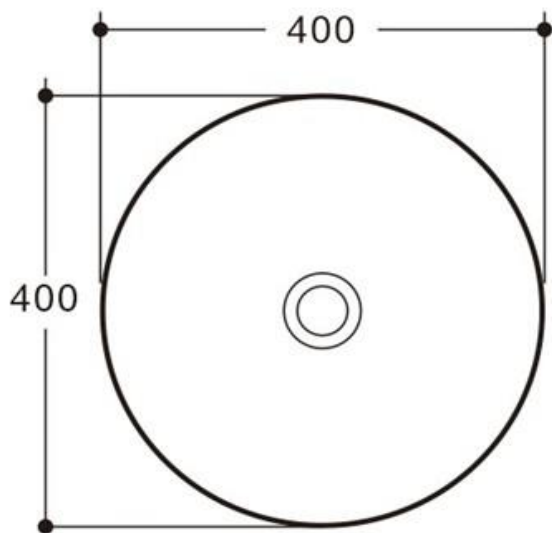

Anita Above Counter Basin

Finish

Gloss White

Dimensions

400 (round) x 110H

Warranty

- 5 Year Product Replacement Warranty
- 32mm Non overflow waste required