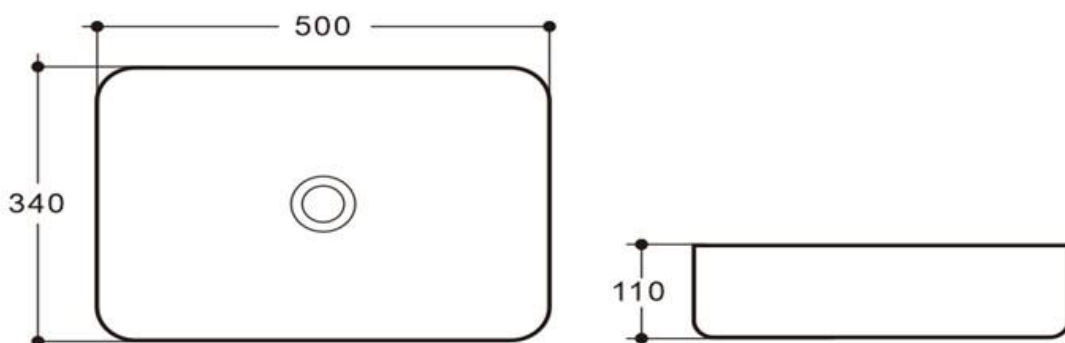

Daria Ceramic Above Counter Basin

Finish

Gloss White

Dimensions

500W x 340D x 110H

Warranty

- 5 Year Product Replacement Warranty
- 32mm Non overflow waste required