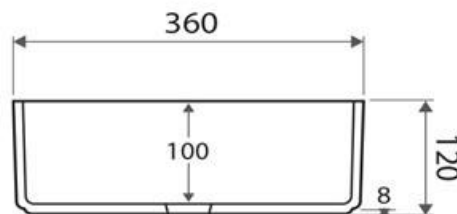

Ledin

AUSTRALIA

Erin Round 360mm Slim ceramic above counter basin

Finish

Gloss White

Dimensions

360Ø x 120H (round)

Warranty

- 5 Year Product Replacement Warranty
- 32mm Non overflow waste required

www.ledinaustralia.com.au