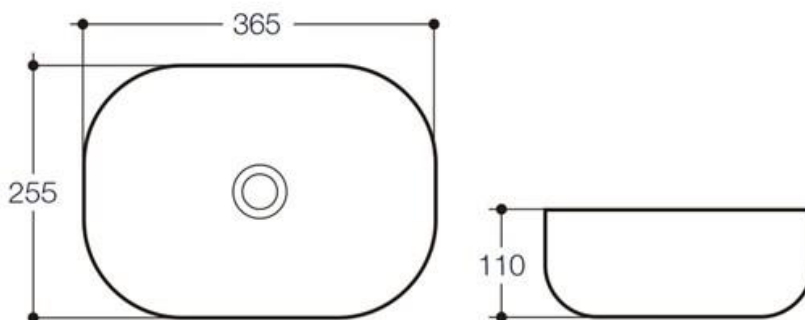

Ledin

AUSTRALIA

Mini Cruze Slim Ceramic Above counter Basin

Finish

Gloss White

Dimensions

365W x 255D x 110H

Warranty

- 5 Year Product Replacement Warranty
- 32mm non-Overflow waste required

www.ledinaustralia.com.au