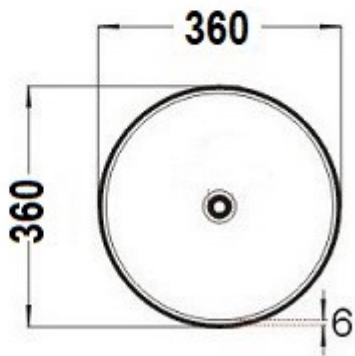

HALO CERAMIC BASIN

32mm waste required