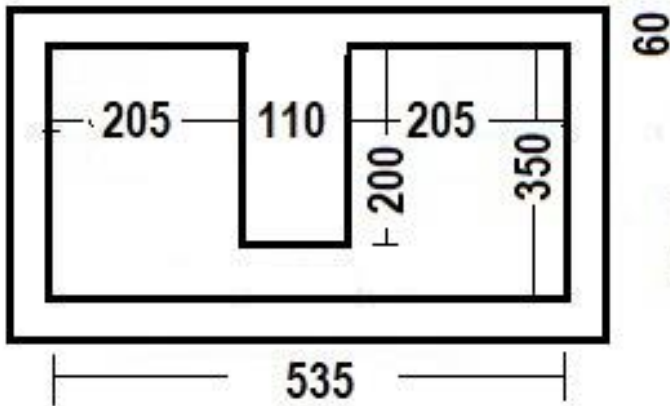

600 HAVANA FULL DEPTH DRAWER UNIT

TOP AND BOTTOM
DRAWER