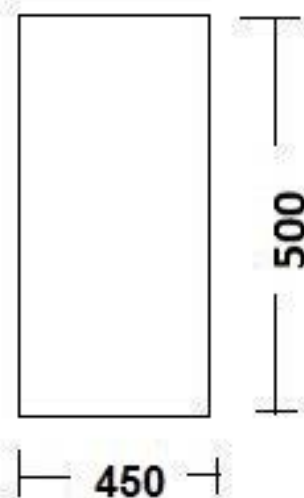

900 HAVANA DRAWER UNIT