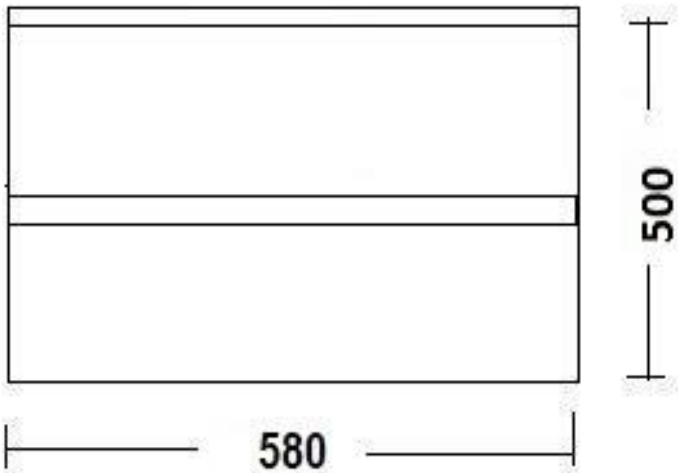

600 HAVANA FULL DEPTH DRAWER UNIT

TOP AND BOTTOM
DRAWER