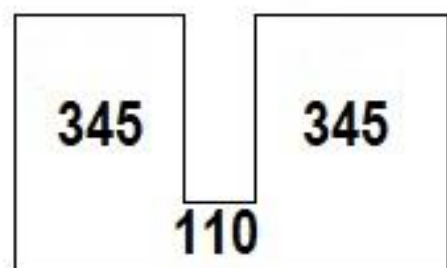

BOTTOM DRAWER