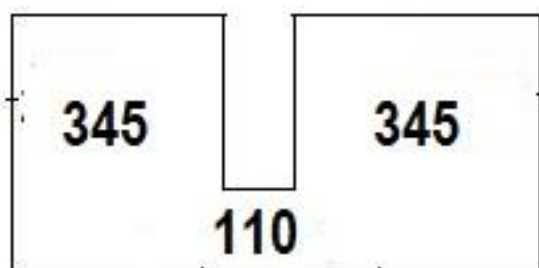

900 HAVANA DRAWER UNIT