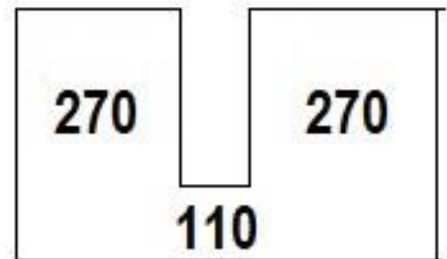

BOTTOM DRAWER