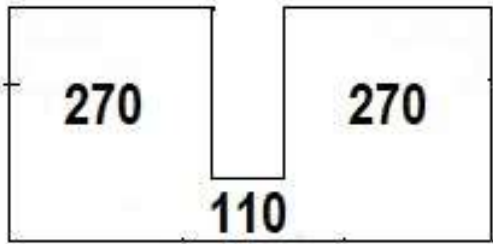

750 HAVANA ENSUITE DRAWER UNIT