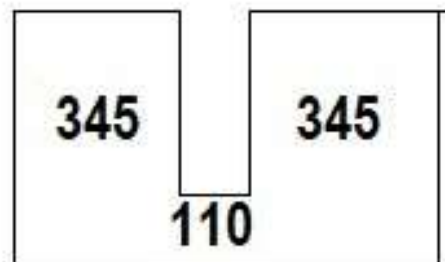

BOTTOM DRAWER