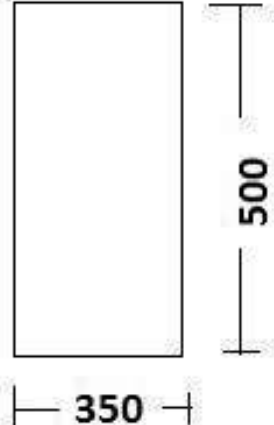

600 HAVANA ENSUITE DRAWER UNIT

20

**TOP AND BOTTOM
DRAWER**