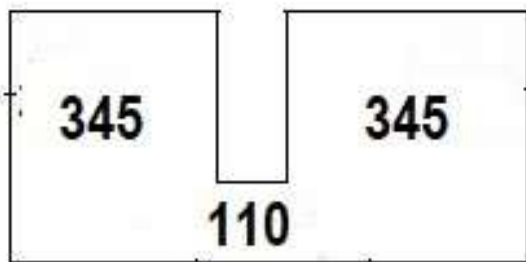

900 HAVANA ENSUITE DRAWER UNIT

TOP DRAWER