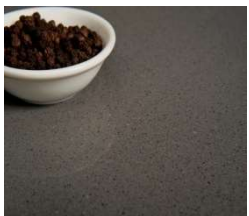

**BELLA**

**PEBBLE**

**WHITE**

**CLOUD WHITE**

**HUSK**

QUARTZ BENCH TOP COLOURS 20MM

**Tornado**

**Ash Grey**

**Storm**

**Gobi Black**

**Ice**

**Luna White**

**Alpine White**

**Venuto**

**Printing processes impose limitations on exact colour reproductions. Images are representative of colours only . Actual colour should be checked at your local stockist**