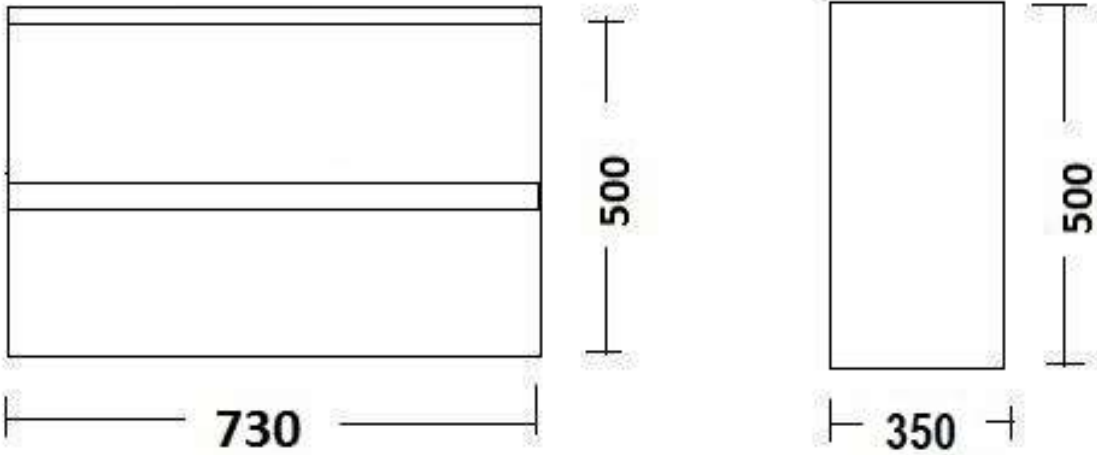

750 HAVANA ENSUITE DRAWER UNIT