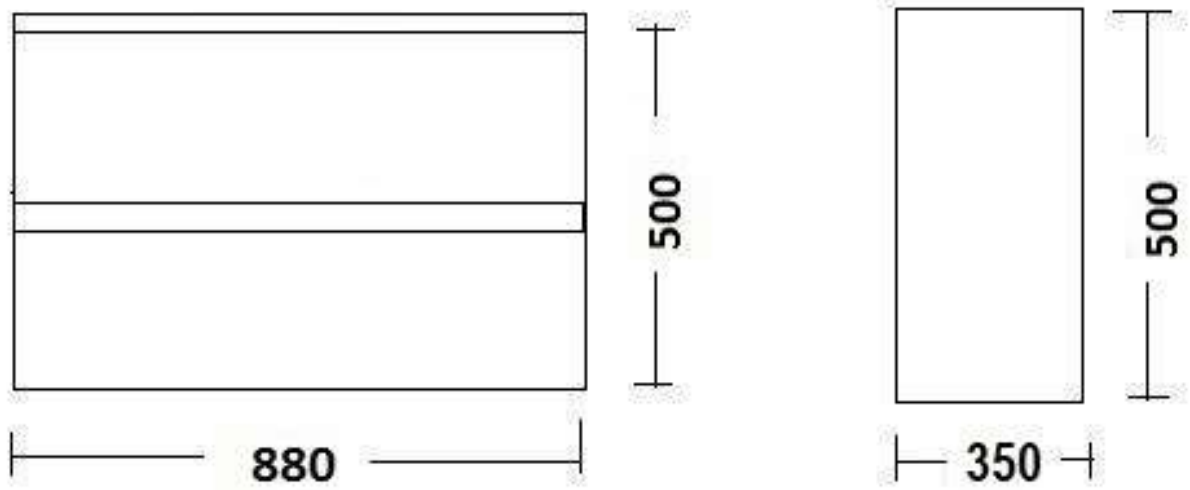

BOTTOM DRAWER

900 HAVANA ENSUITE DRAWER UNIT