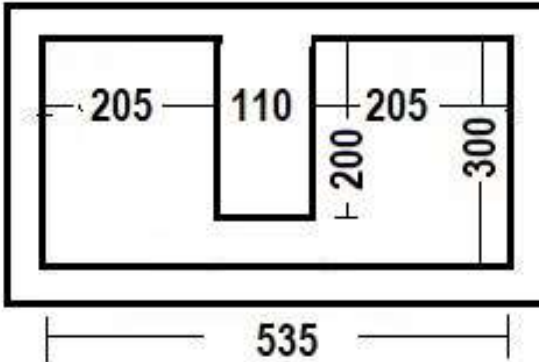

600 HAVANA ENSUITE DRAWER UNIT

20

**TOP AND BOTTOM
DRAWER**