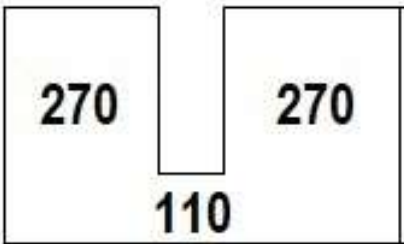

750 HAVANA ENSUITE DRAWER UNIT