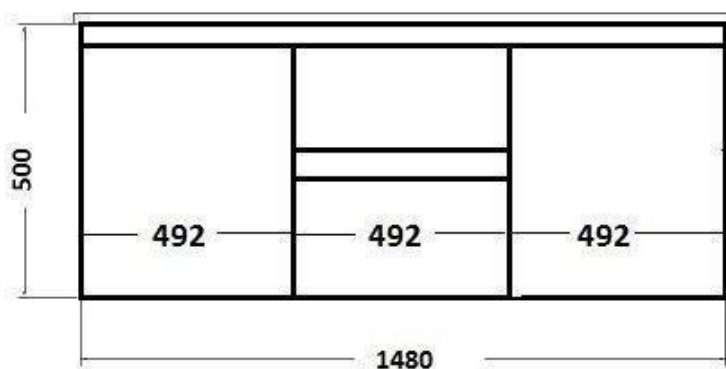

Printing processes impose limitations on exact colour reproductions. Images are representative of colours only . Actual colour should be checked at your local stockist

Ledín

750 HAVANA

750 HAVANA
CAB: 730X450X500
TOP: 750 X 460

Ledin

900 HAVANA

900 HAVANA

TOP= 900 X 460

CAB = 880 X 450 X 500

Ledin

1200 HAVANA

1200 HAVANA
TOP = 1200 X 460
CAB = 1180 X 450 X 500

Ledin

1500 HAVANA

BENCHTOP = 1500 X 460

**1500 HAVANA
CAB= 1480 X 450 X 500
BENCHTOP 1500 X 460**

Warehouse and contact details

Unit 11, 274 -276 Hoxton Park Rd Prestons NSW

All mail to P.O Box 364 Padstow NSW 2211