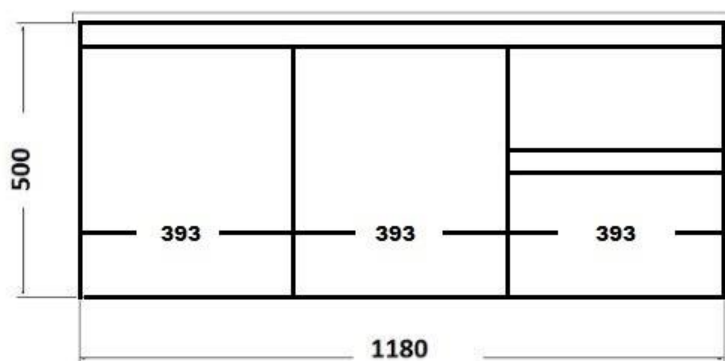

Printing processes impose limitations on exact colour reproductions. Images are representative of colours only . Actual colour should be checked at your local stockist

Ledín

750 HAVANA

750 HAVANA
CAB: 730X450X500
TOP: 750 X 460

Ledin

900 HAVANA

900 HAVANA

TOP= 900 X 460

CAB = 880 X 450 X 500

Ledin

1200 HAVANA

1200 HAVANA
TOP = 1200 X 460
CAB = 1180 X 450 X 500