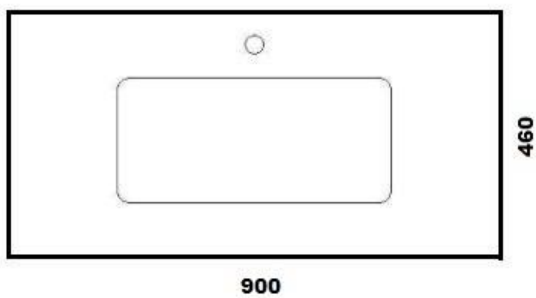

Ledin

900 HAVANA

900 HAVANA

TOP= 900 X 460

CAB = 880 X 450 X 500