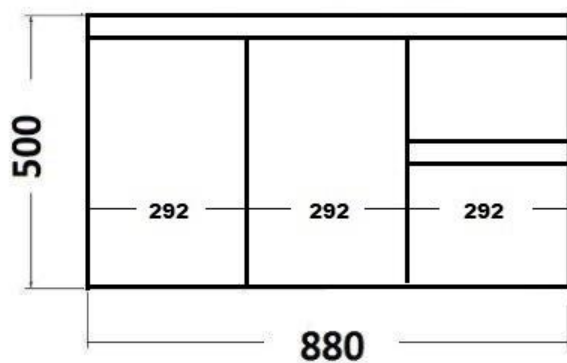

Printing processes impose limitations on exact colour reproductions. Images are representative of colours only . Actual colour should be checked at your local stockist

Ledín

750 HAVANA

750 HAVANA
CAB: 730X450X500
TOP: 750 X 460

Ledin

900 HAVANA

900 HAVANA

TOP= 900 X 460

CAB = 880 X 450 X 500

Ledin

1200 HAVANA

1200 HAVANA
TOP = 1200 X 460
CAB = 1180 X 450 X 500