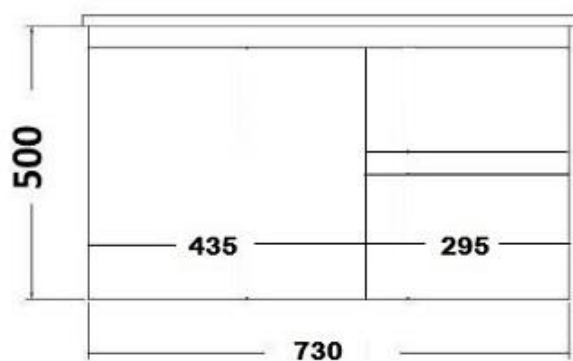

Printing processes impose limitations on exact colour reproductions. Images are representative of colours only . Actual colour should be checked at your local stockist

Ledín

750 HAVANA

750 HAVANA
CAB: 730X450X500
TOP: 750 X 460