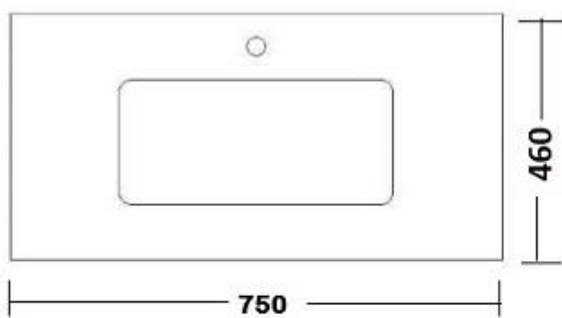

Printing processes impose limitations on exact colour reproductions. Images are representative of colours only . Actual colour should be checked at your local stockist

Ledín

750 HAVANA

750 HAVANA
CAB: 730X450X500
TOP: 750 X 460