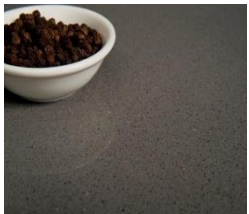

SLATE

ARCTIC WHITE

BELLA

PEBBLE

WHITE

CLOUD WHITE

HUSK

QUARTZ BENCH TOP COLOURS 20mm