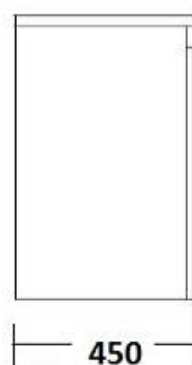

Printing processes impose limitations on exact colour reproductions. Images are representative of colours only . Actual colour should be checked at your local stockist

Ledín

750 HAVANA

750 HAVANA
CAB: 730X450X500
TOP: 750 X 460