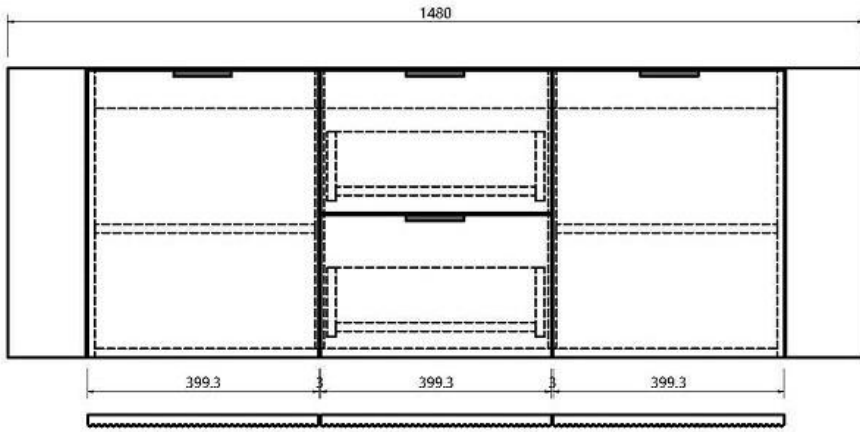

## CERAMIC BASINS

**BAILEY SEMI INSET**  
480 X 300 X 60 out

**TATUM SEMI INSET**  
405r x 65 out

**VIOLA SEMI INSET**  
530x340 x 65 out

32mm Plug and waste required

20MM SOLID SURFACE BENCH TOP COLOURS

**PEBBLE**

Solid Surface has the look of stone and is **100% Silica free**

**Ledin**  
AUSTRALIA

**900 HORIZON CAB  
BENCH TOP 900 X 460**

TOP DRAWER

**Ledin**  
AUSTRALIA

1200 HORIZON CAB  
BENCH TOP 1200 X 460

**Ledin**  
AUSTRALIA

**1500 HORIZON CAB  
BENCH TOP 1500 X 460**