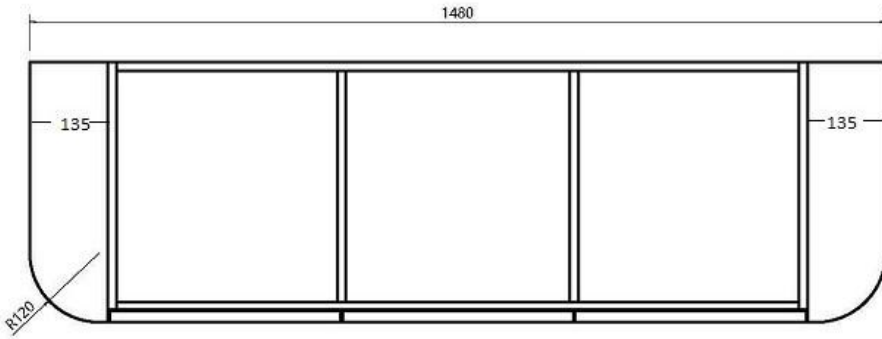

# Ceramic basins

**EMILY**

525mm x 300mm x 115mm

**EGG**

415mm x 330mm x 140mm

**KONA**

500mm x 380mm x 120mm

**DARIA**

## CERAMIC BASINS

**BAILEY SEMI INSET**  
480 X 300 X 60 out

**TATUM SEMI INSET**  
405r x 65 out

**VIOLA SEMI INSET**  
530x340 x 65 out

32mm Plug and waste required

20MM SOLID SURFACE BENCH TOP COLOURS

**PEBBLE**

**1500 HORIZON CAB  
BENCH TOP 1500 X 460**