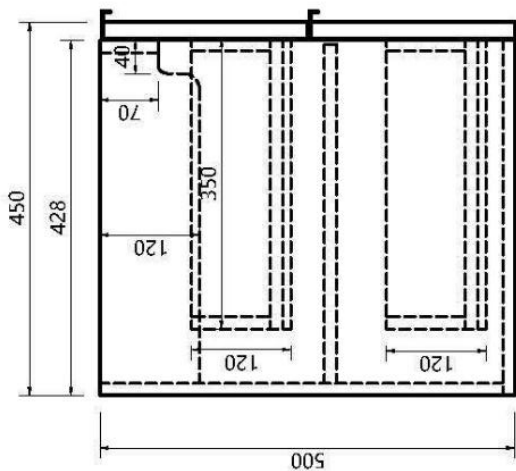

1200 HORIZON CAB