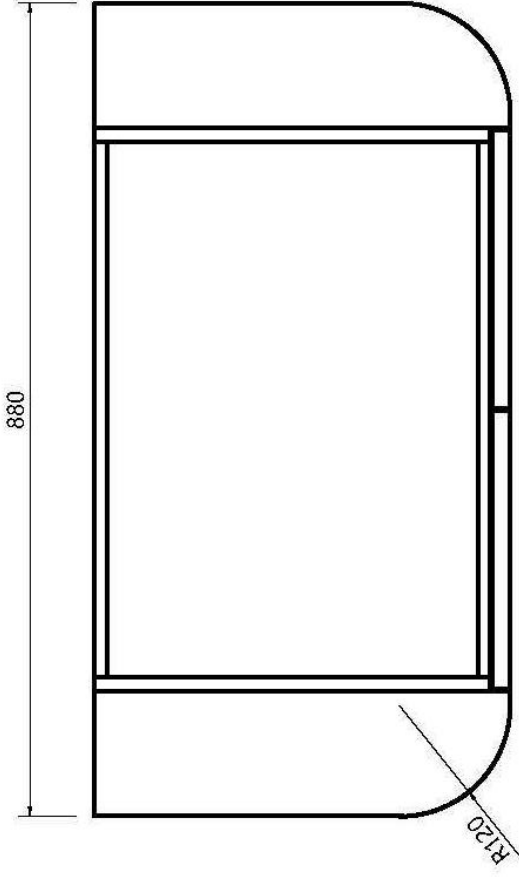

900 HORIZON CAB