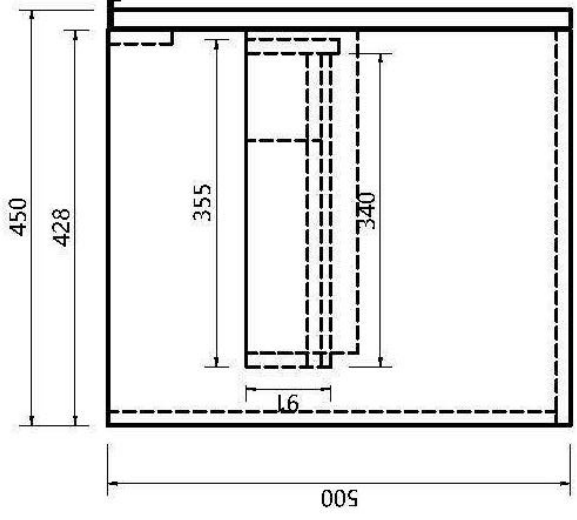

900 HORIZON CAB