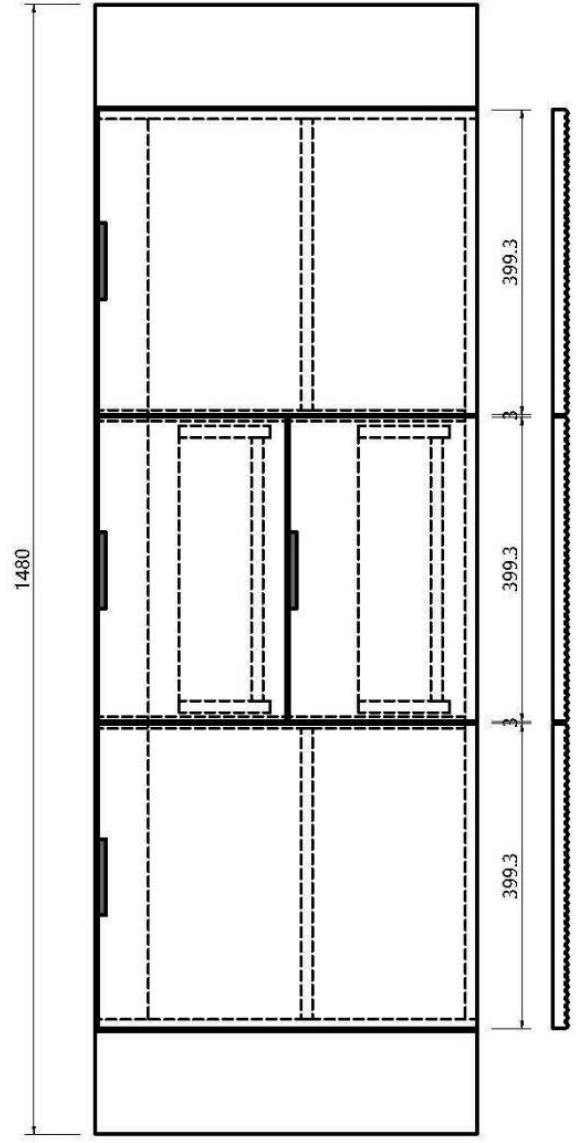

1500 HORIZON CAB