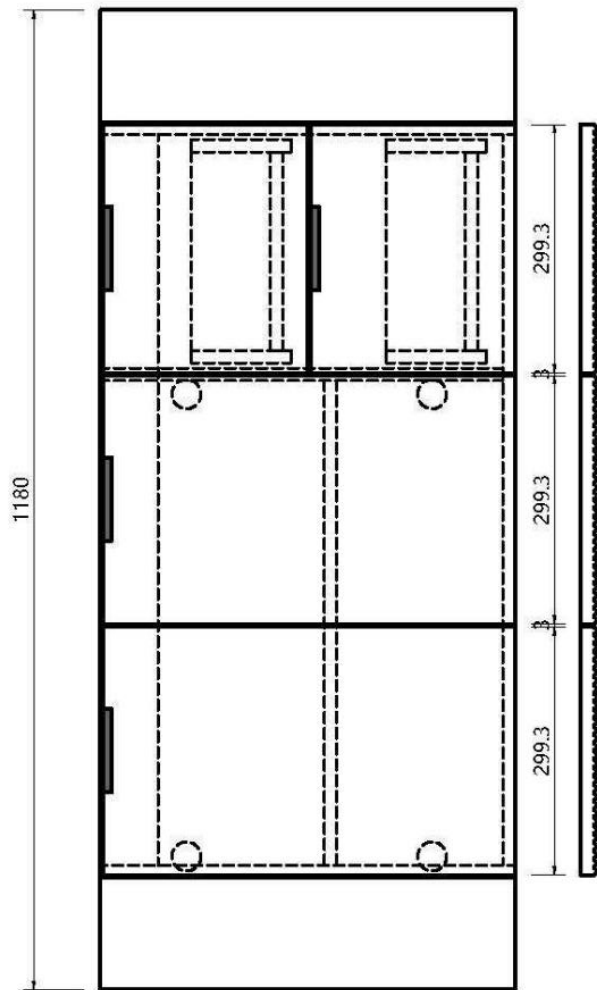

1200 HORIZON CAB