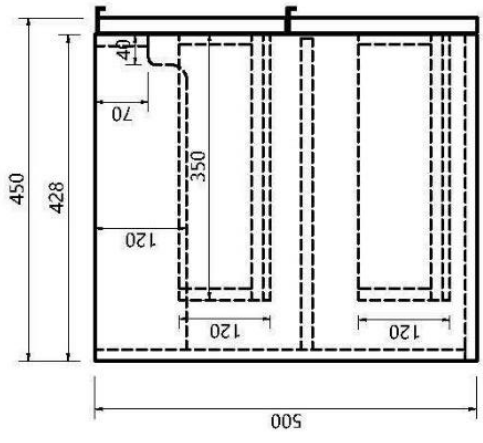

1500 HORIZON CAB