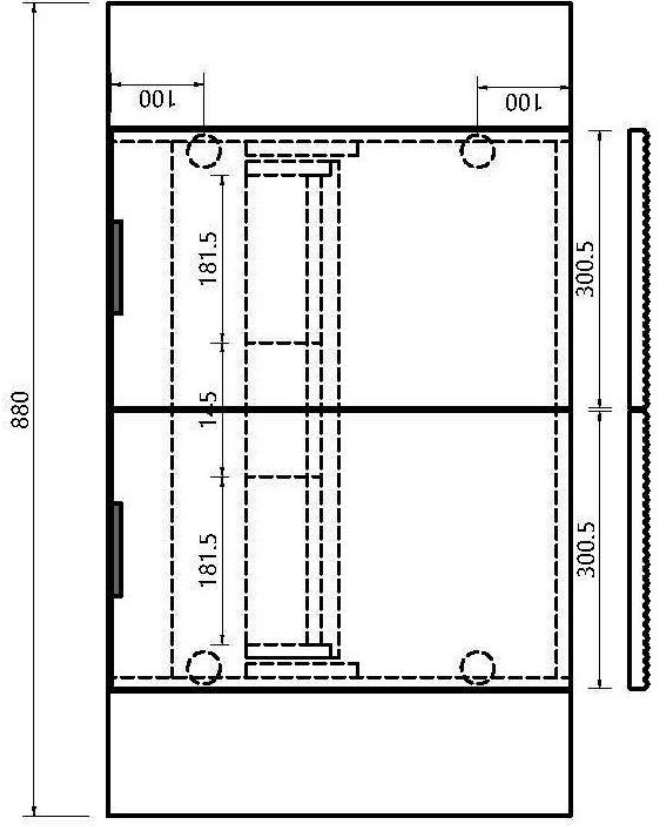

900 HORIZON CAB