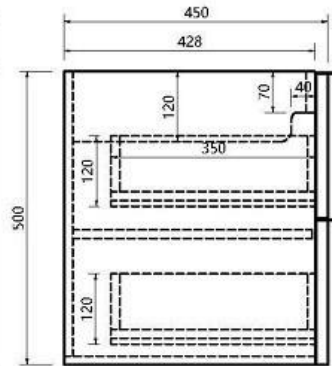

Ledin
AUSTRALIA

1200 HORIZON CAB
BENCH TOP 1200 X 460