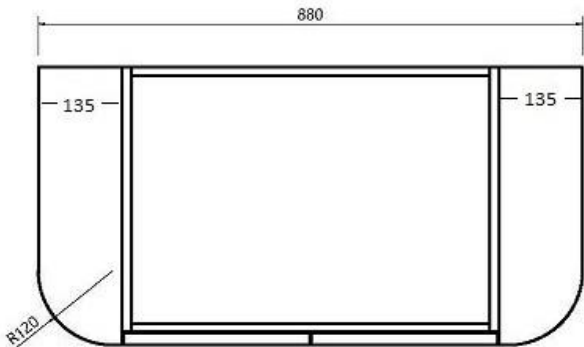

Ledin
AUSTRALIA

**900 HORIZON CAB
BENCH TOP 900 X 460**

TOP DRAWER