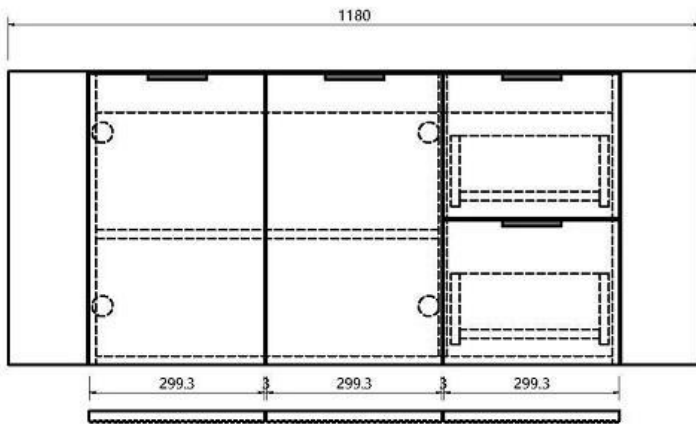

Ledin
AUSTRALIA

1200 HORIZON CAB
BENCH TOP 1200 X 460