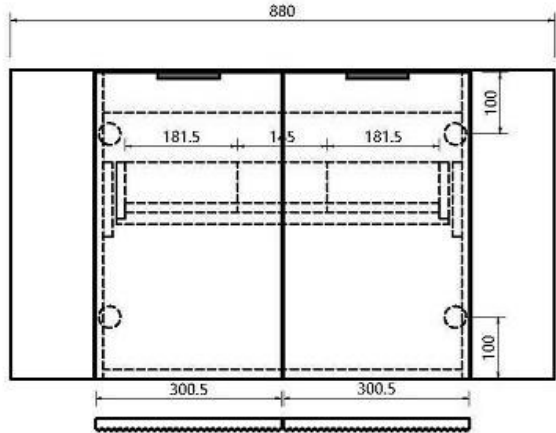

Ledin
AUSTRALIA

**900 HORIZON CAB
BENCH TOP 900 X 460**

TOP DRAWER