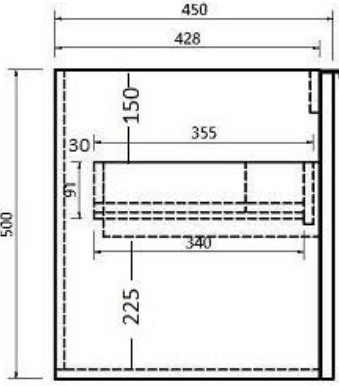

Ledin
AUSTRALIA

**900 HORIZON CAB
BENCH TOP 900 X 460**

TOP DRAWER