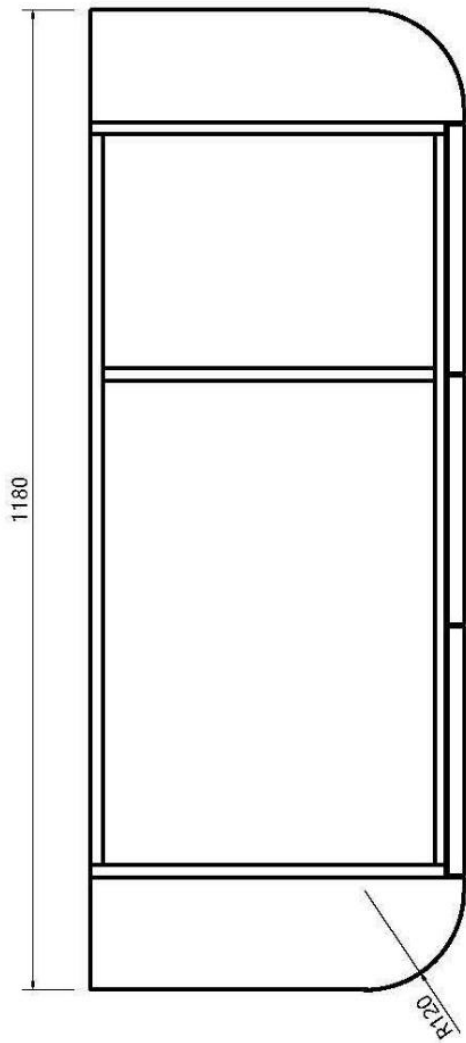

1200 HORIZON CAB