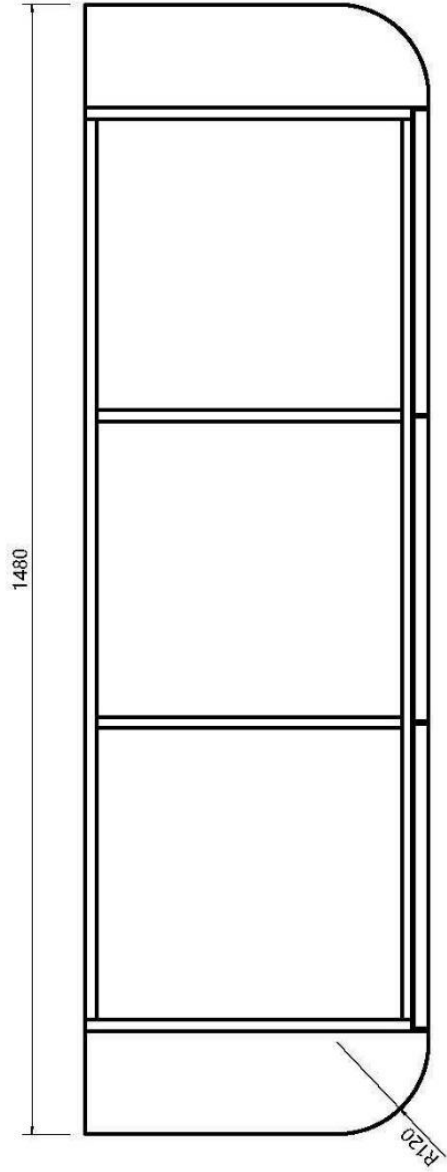

Silk white, Walnut or Oak cabinet.

20mm Solid surface benchtops, choice of basins.

900mm, 1200mm and 1500mm sizes. Cabinets are 500mm high.

900 size has an internal drawer for all those small items.

Black, gold or brushed nickel handle option. (Black handle is standard)

EGG

415mm x 330mm x 140mm

KONA

500mm x 380mm x 120mm

DARIA

500mm x 340mm x 110mm

**PYE
Fluted**

370R x 125mm

Plug and waste not supplied

SEMI INSET
CERAMIC BASINS

BAILEY SEMI INSET
480 X 300 X 60 out

TATUM SEMI INSET
405r x 65 out

VIOLA SEMI INSET
530x340 x 65 out

32mm Plug and waste required

20MM SOLID SURFACE BENCH TOP COLOURS

Solid Surface has the look of stone and is **100% Silica free**

900 HORIZON CAB

1200 HORIZON CAB

1500 HORIZON CAB

Warehouse and contact details

Unit 11, 274 -276 Hoxton Park Rd Prestons NSW

All mail to P.O Box 364 Padstow NSW 2211