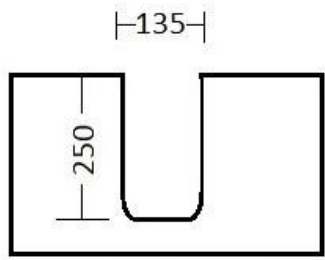

Ledin
AUSTRALIA

**900 HORIZON CAB
BENCH TOP 900 X 460**

TOP DRAWER