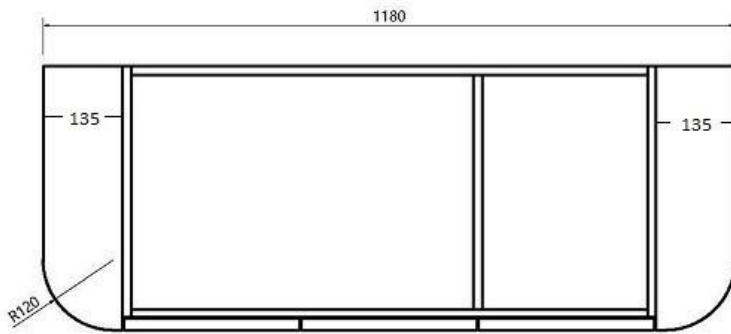

Ledin
AUSTRALIA

1200 HORIZON CAB
BENCH TOP 1200 X 460