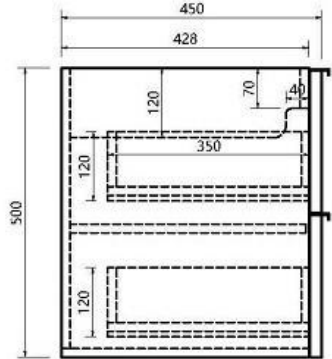

400mm x 110mm

**MINI CRUZE**

370mm x 250mm x 110

**CRUZE**

460mm x 325mm x 140

# Ceramic basins

**EMILY**

525mm x 300mm x 115mm

**EGG**

415mm x 330mm x 140mm

**KONA**

500mm x 380mm x 120mm

**DARIA**

## CERAMIC BASINS

**BAILEY SEMI INSET**  
480 X 300 X 60 out

**TATUM SEMI INSET**  
405r x 65 out

**VIOLA SEMI INSET**  
530x340 x 65 out

32mm Plug and waste required

20MM SOLID SURFACE BENCH TOP COLOURS

**PEBBLE**

**1500 HORIZON CAB  
BENCH TOP 1500 X 460**