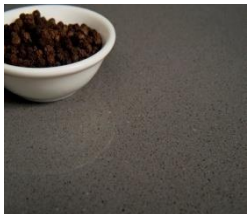

Allure
750,900,1200

ELISE 30mm
750,900,1200
1 tap hole only

BENCH TOP COLOURS

SOLID SURFACE BENCH TOP COLOURS 12mm

CARRARA

GRECO

SLATE

ARCTIC WHITE

BELLA

PEBBLE

WHITE

CLOUD WHITE

HUSK

QUARTZ BENCH TOP COLOURS 20mm

Tornado

Ash Grey