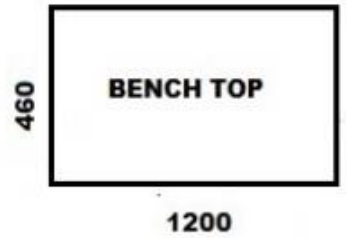

Ledin

AUSTRALIA

PLINTH IS REMOVABLE
1145 X 420 X 150