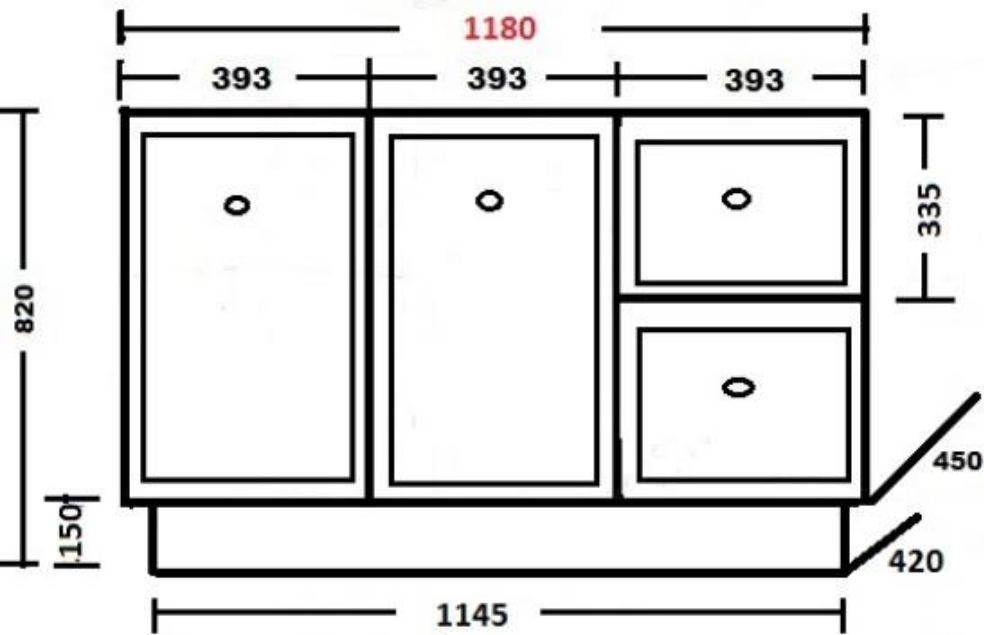

Ledin

AUSTRALIA

1200 HOXTON CAB

PLINTH IS REMOVABLE
1145 X 420 X 150