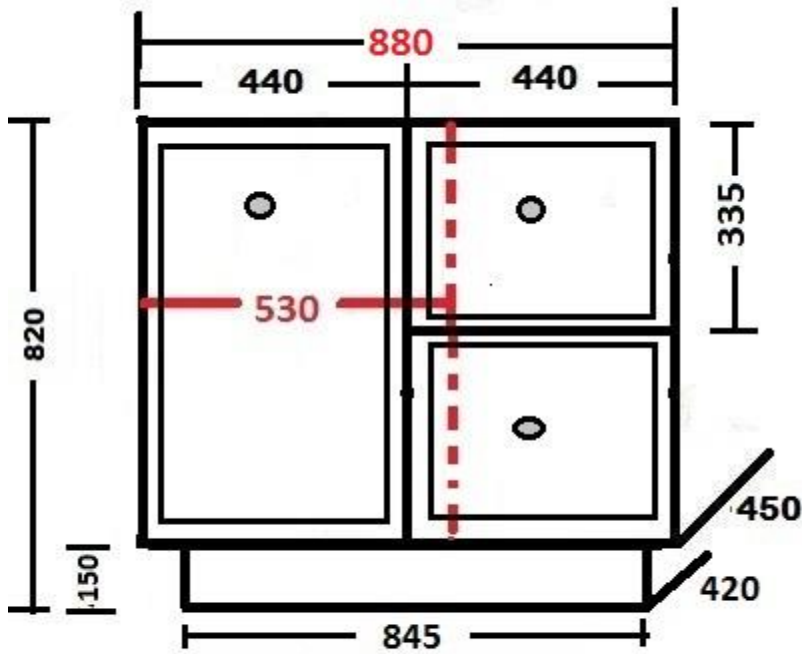

495x390x150

32mm Plug and waste required: **Benchttop needs 45mm hole**

Glass basins supplied with chrome mounting ring

Ceramic Console tops

Orion
750,900,1200
460mm deep

Linda
750,900,1200
460mm deep

Offset Linda
900mm only

Ledin

AUSTRALIA

= Internal division

PLINTH IS REMOVABLE

845 x 420 x 150

BENCH TOP

900

900 HOXTON CABINET