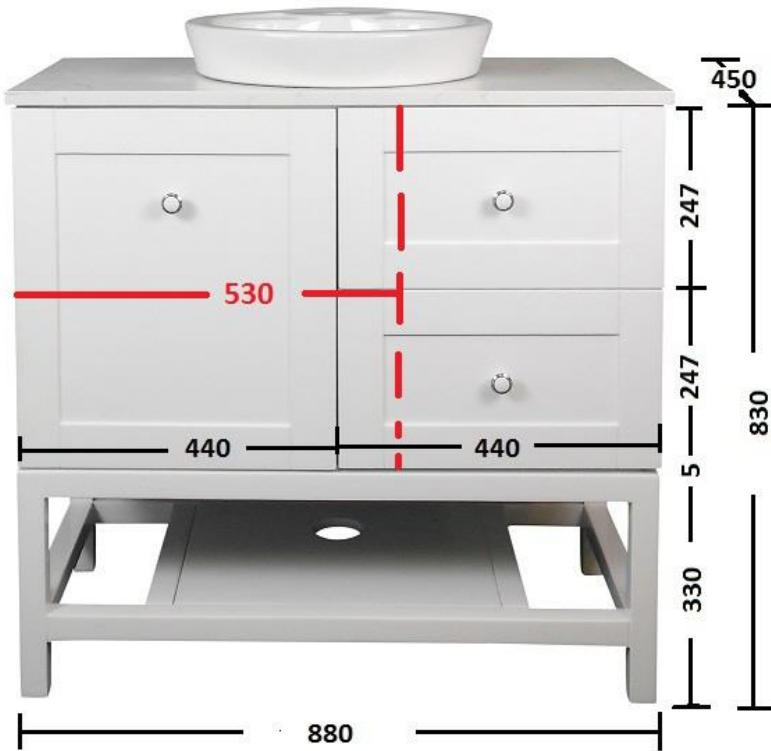

495x390x150

32mm Plug and waste required: **Benchtop needs 45mm hole**

Glass basins supplied with chrome mounting ring

Ceramic Console tops

Orion
750,900,1200
460mm deep

Linda
750,900,1200
460mm deep

Offset Linda
900mm only

Ledin

AUSTRALIA

900 KINGSTON 880 X 830 X 450

Height does NOT include Benchtopy or Basin

Ledin

AUSTRALIA

1200 KINGSTON 1180 X 830 X 450

Height does NOT include Bench top or Basin