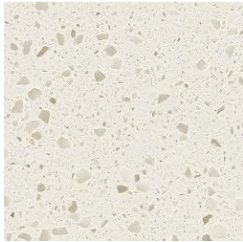

BENCH TOP COLOURS

SOLID SURFACE BENCH TOP COLOURS 12mm

PEBBLE

QUARTZ BENCH TOP COLOURS 20mm

Printing processes impose limitations on exact colour reproductions. Images are representative of colours only . Actual colour should be checked at your local stockist