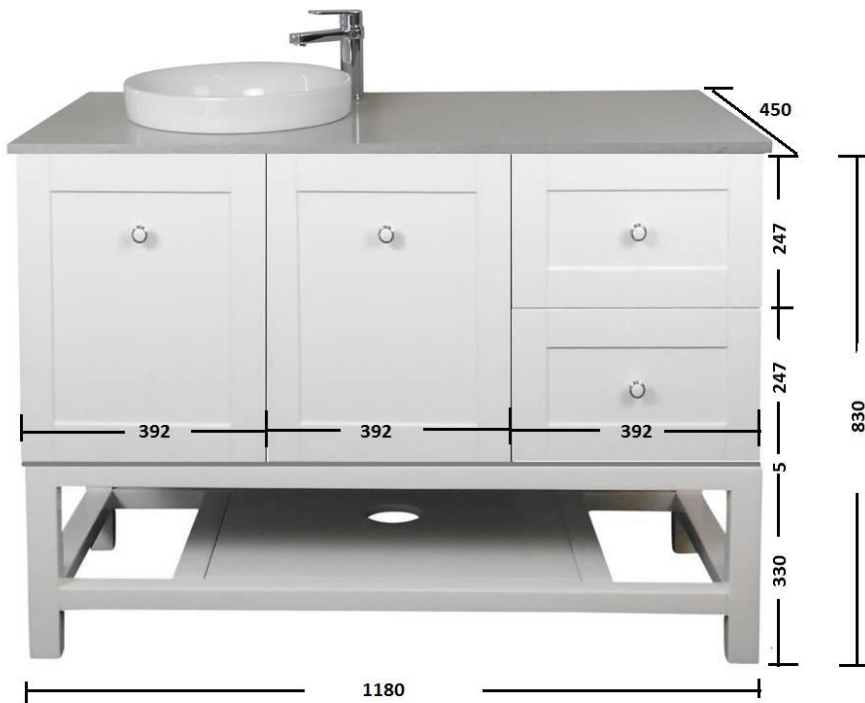

Ledin

AUSTRALIA

900 KINGSTON 880 X 830 X 450

Height does NOT include Benchtopy or Basin

Ledin

AUSTRALIA

1200 KINGSTON 1180 X 830 X 450

Height does NOT include Bench top or Basin