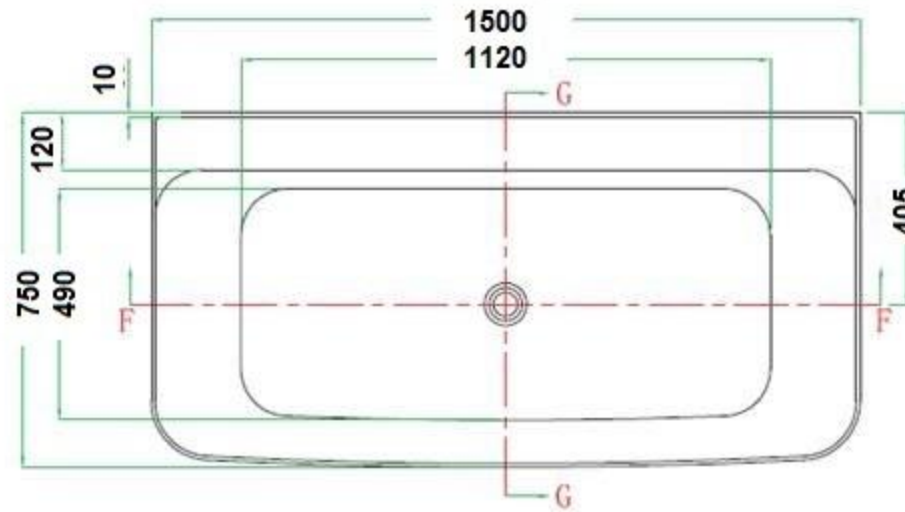

Ledin

AUSTRALIA

LYNN 1500 Back to wall

LUCITE®
The source of inspiration