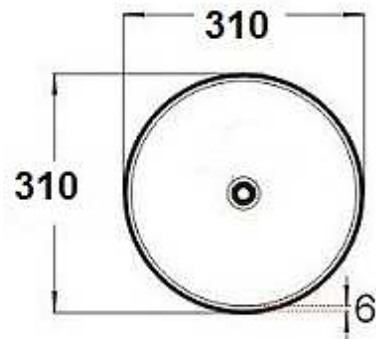

Ledin AUSTRALIA **MINI ERIN**

32mm waste required