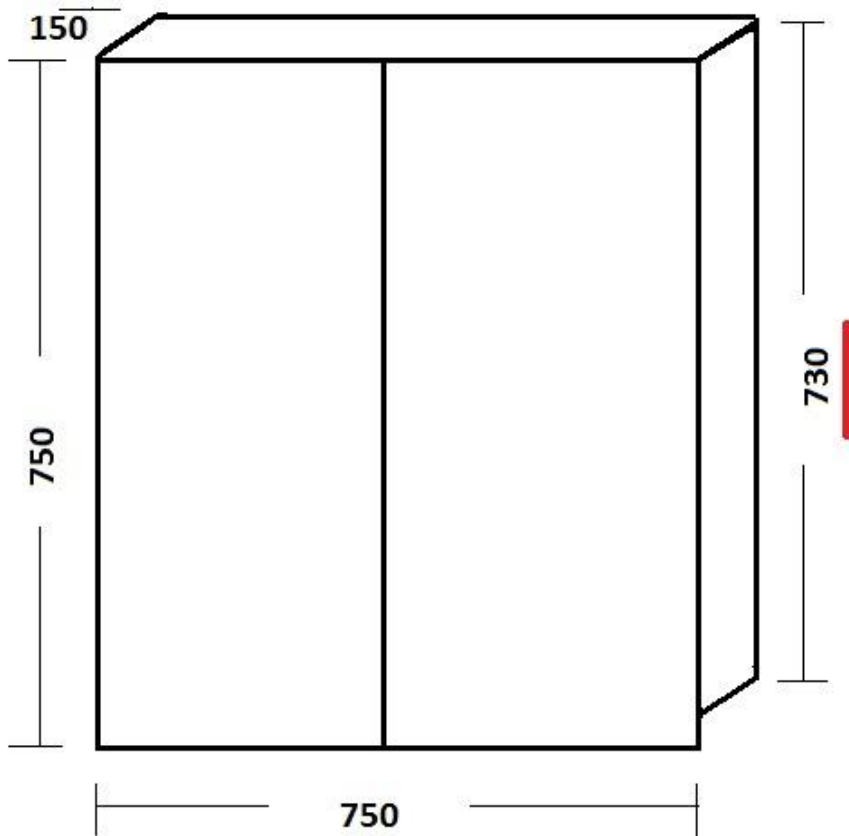

750 TURIN ENSUITE MSC
750 x 750 x 110

**110mm
Deep**

STORAGE SOLUTIONS

MIRRORED SHAVING CABINETS

Turin **ENSUITE** mirrored shaving cab
Mirrored shaving cabinet pencil edge.
Glass shelves 600,750,900
110 mm deep Full Gloss interior

900 TURIN ENSUITE MSC
900 x 750 x 110

**110mm
Deep**

STORAGE SOLUTIONS

MIRRORED SHAVING CABINETS

Turin mirrored shaving cab
Mirrored shaving cabinet pencil edge.
Glass shelves 600,750,900,1200
150 mm deep Full Gloss interior

600 TURIN MIRRORED SHAVING CABINET
600 X 750 X 150

STORAGE SOLUTIONS

MIRRORED SHAVING CABINETS

Turin mirrored shaving cab
Mirrored shaving cabinet pencil edge.
Glass shelves 600,750,900,1200
150 mm deep Full Gloss interior

750 TURIN MIRRORED SHAVING CABINET
750 X 750 X 150

STORAGE SOLUTIONS

MIRRORED SHAVING CABINETS

Turin mirrored shaving cab
Mirrored shaving cabinet pencil edge.
Glass shelves 600,750,900,1200
150 mm deep Full Gloss interior