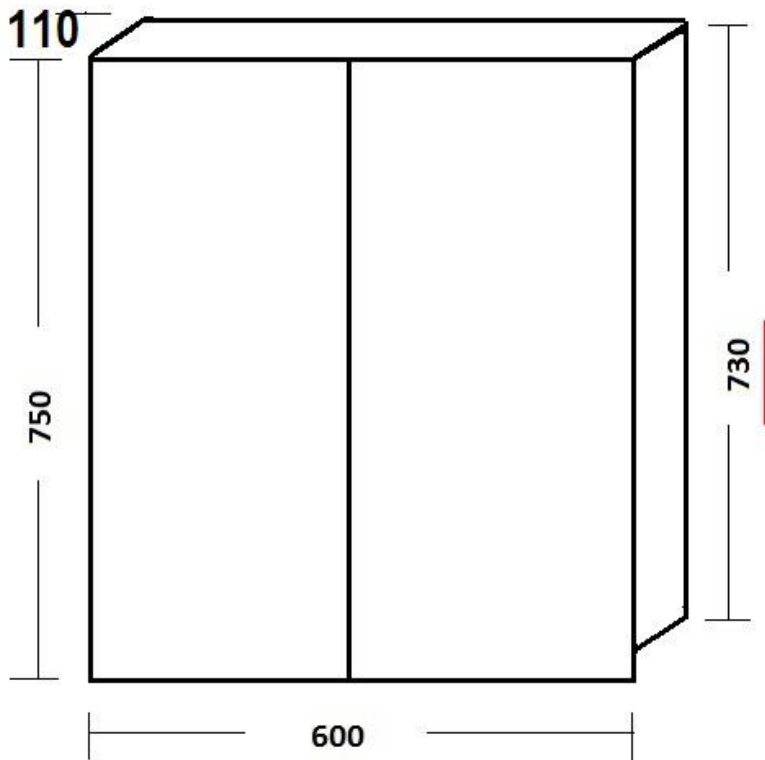

Ava mirrored shaving cab
Walnut or Satin White Cabinet
pencil edge glass. Glass shelves
150 mm deep
900, 1200 sizes

STORAGE SOLUTIONS

MIRRORED SHAVING CABINETS

Essentials Mirrored shaving cab
white surround , glass Shelves.
600,750,900 **110mm deep**

MIRRORED SHAVING CABINET

**110mm
Deep**

STORAGE SOLUTIONS

MIRRORED SHAVING CABINETS

Turin **ENSUITE** mirrored shaving cab
Mirrored shaving cabinet pencil edge.
Glass shelves 600,750,900
110 mm deep Full Gloss interior

600 TURIN ENSUITE MSC
600 x 750 x 110

110mm
Deep

STORAGE SOLUTIONS

MIRRORED SHAVING CABINETS

Turin **ENSUITE** mirrored shaving cab
Mirrored shaving cabinet pencil edge.
Glass shelves 600,750,900
110 mm deep Full Gloss interior

750 TURIN ENSUITE MSC
750 x 750 x 110

**110mm
Deep**

STORAGE SOLUTIONS

MIRRORED SHAVING CABINETS

Turin **ENSUITE** mirrored shaving cab
Mirrored shaving cabinet pencil edge.
Glass shelves 600,750,900
110 mm deep Full Gloss interior