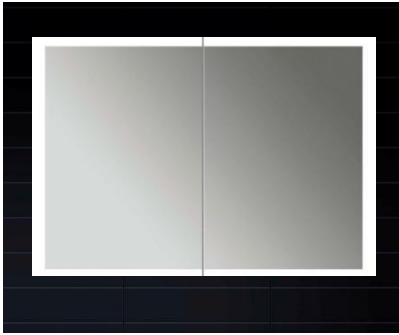

Ledin
AUSTRALIA

DESIGNER BATHROOM
FURNITURE
ALWAYS IN STYLE

STORAGE SOLUTIONS

MIRRORED SHAVING CABINETS

www.ledinaustralia.com.au

STORAGE SOLUTIONS

MIRRORED SHAVING CABINETS

Essentials Mirrored shaving cab
white surround , glass Shelves.
600,750,900 **110mm deep**

Turin **ENSUITE** mirrored shaving cab
Mirrored shaving cabinet pencil edge.
Glass shelves 600,750,900
110 mm deep Full Gloss interior

Turin mirrored shaving cab
Mirrored shaving cabinet pencil edge.
Glass shelves 600,750,900,1200
150 mm deep Full Gloss interior

Ava mirrored shaving cab
Walnut or Satin White Cabinet
pencil edge glass. Glass shelves
150 mm deep
900, 1200 sizes

STORAGE SOLUTIONS

MIRRORED SHAVING CABINETS

Essentials Mirrored shaving cab
white surround , glass Shelves.
600,750,900 **110mm deep**

MIRRORED SHAVING CABINET

**110mm
Deep**

STORAGE SOLUTIONS

MIRRORED SHAVING CABINETS

Turin **ENSUITE** mirrored shaving cab
Mirrored shaving cabinet pencil edge.
Glass shelves 600,750,900
110 mm deep Full Gloss interior