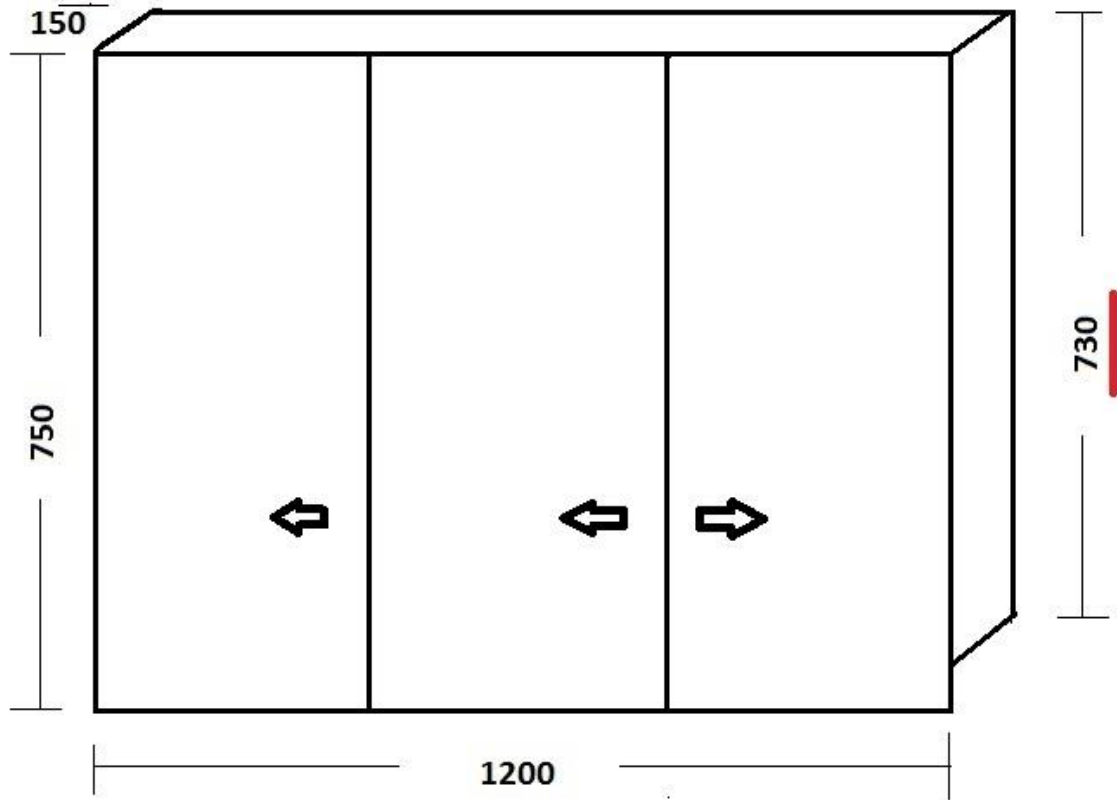

750 TURIN MIRRORED SHAVING CABINET
750 X 750 X 150

STORAGE SOLUTIONS

MIRRORED SHAVING CABINETS

Turin mirrored shaving cab
Mirrored shaving cabinet pencil edge.
Glass shelves 600,750,900,1200
150 mm deep Full Gloss interior

900 TURIN MIRRORED SHAVING CABINET
900 X 750 X 150

STORAGE SOLUTIONS

MIRRORED SHAVING CABINETS

Turin mirrored shaving cab
Mirrored shaving cabinet pencil edge.
Glass shelves 600,750,900,1200
150 mm deep Full Gloss interior