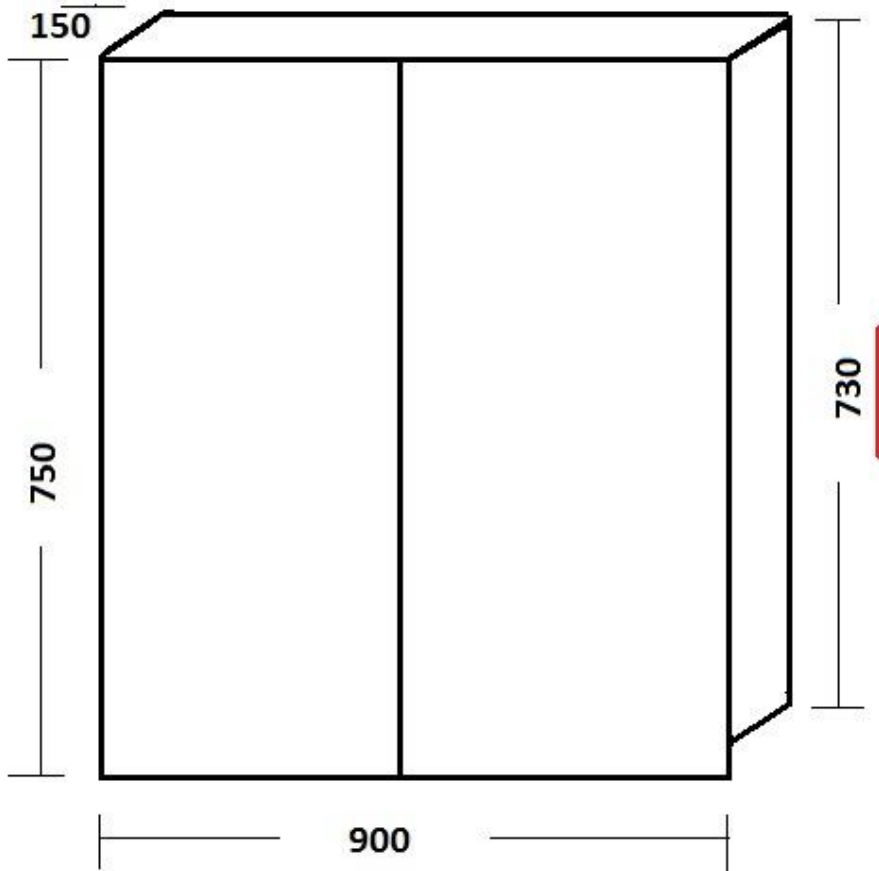

900 TURIN ENSUITE MSC
900 x 750 x 110

**110mm
Deep**

STORAGE SOLUTIONS

MIRRORED SHAVING CABINETS

Turin mirrored shaving cab
Mirrored shaving cabinet pencil edge.
Glass shelves 600,750,900,1200
150 mm deep Full Gloss interior

600 TURIN MIRRORED SHAVING CABINET
600 X 750 X 150

STORAGE SOLUTIONS

MIRRORED SHAVING CABINETS

Turin mirrored shaving cab
Mirrored shaving cabinet pencil edge.
Glass shelves 600,750,900,1200
150 mm deep Full Gloss interior

750 TURIN MIRRORED SHAVING CABINET
750 X 750 X 150

STORAGE SOLUTIONS

MIRRORED SHAVING CABINETS

Turin mirrored shaving cab
Mirrored shaving cabinet pencil edge.
Glass shelves 600,750,900,1200
150 mm deep Full Gloss interior