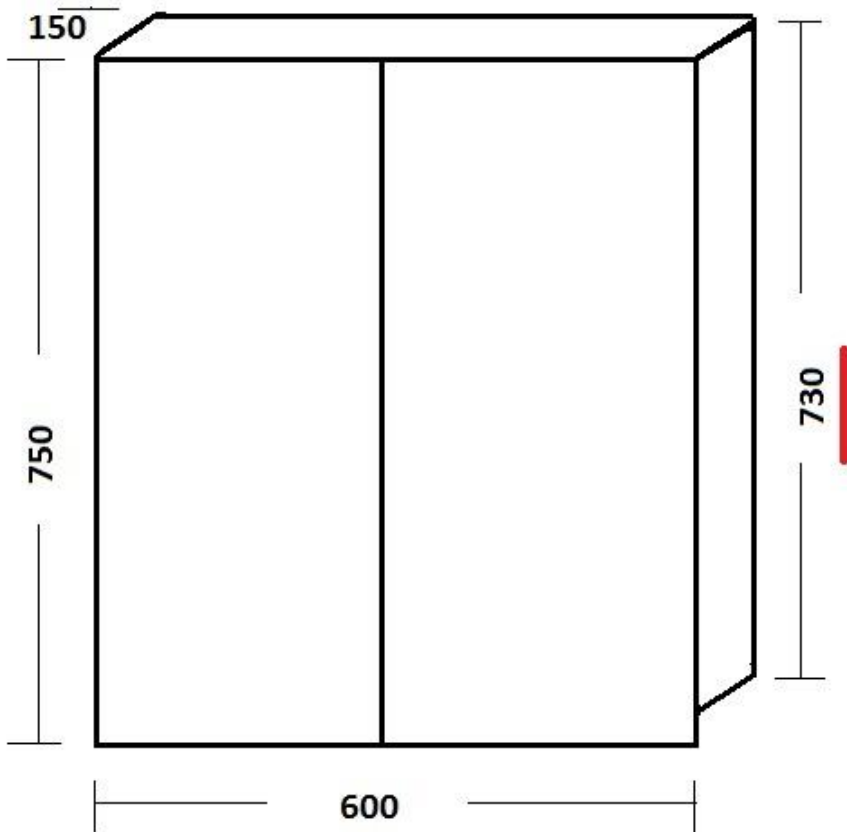

750 TURIN ENSUITE MSC
750 x 750 x 110

**110mm
Deep**

STORAGE SOLUTIONS

MIRRORED SHAVING CABINETS

Turin **ENSUITE** mirrored shaving cab
Mirrored shaving cabinet pencil edge.
Glass shelves 600,750,900
110 mm deep Full Gloss interior

900 TURIN ENSUITE MSC
900 x 750 x 110

**110mm
Deep**

STORAGE SOLUTIONS

MIRRORED SHAVING CABINETS

Turin mirrored shaving cab
Mirrored shaving cabinet pencil edge.
Glass shelves 600,750,900,1200
150 mm deep Full Gloss interior

600 TURIN MIRRORED SHAVING CABINET
600 X 750 X 150

STORAGE SOLUTIONS

MIRRORED SHAVING CABINETS

Turin mirrored shaving cab
Mirrored shaving cabinet pencil edge.
Glass shelves 600,750,900,1200
150 mm deep Full Gloss interior

750 TURIN MIRRORED SHAVING CABINET
750 X 750 X 150

STORAGE SOLUTIONS

MIRRORED SHAVING CABINETS

Turin mirrored shaving cab
Mirrored shaving cabinet pencil edge.
Glass shelves 600,750,900,1200
150 mm deep Full Gloss interior