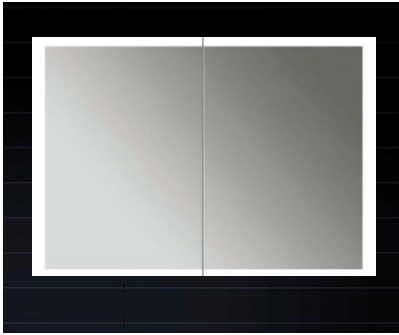

Turin **ENSUITE** mirrored shaving cab
Mirrored shaving cabinet pencil edge.
Glass shelves 600,750,900
110 mm deep Full Gloss interior

Turin mirrored shaving cab
Mirrored shaving cabinet pencil edge.
Glass shelves 600,750,900,1200
150 mm deep Full Gloss interior

Ava mirrored shaving cab
Walnut or Satin White Cabinet
pencil edge glass. Glass shelves
150 mm deep
900, 1200 sizes

STORAGE SOLUTIONS

MIRRORED SHAVING CABINETS

Essentials Mirrored shaving cab
white surround , glass Shelves.
600,750,900 **110mm deep**

MIRRORED SHAVING CABINET

**110mm
Deep**

STORAGE SOLUTIONS

MIRRORED SHAVING CABINETS

Turin **ENSUITE** mirrored shaving cab
Mirrored shaving cabinet pencil edge.
Glass shelves 600,750,900
110 mm deep Full Gloss interior

600 TURIN ENSUITE MSC
600 x 750 x 110

110mm
Deep

STORAGE SOLUTIONS

MIRRORED SHAVING CABINETS

Turin **ENSUITE** mirrored shaving cab
Mirrored shaving cabinet pencil edge.
Glass shelves 600,750,900
110 mm deep Full Gloss interior