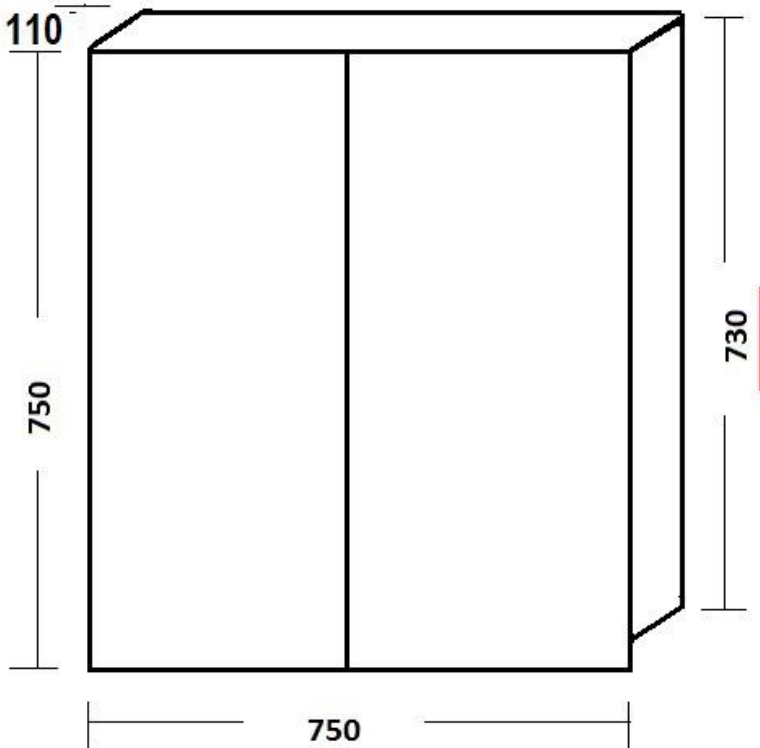

MIRRORED SHAVING CABINET

**110mm
Deep**

STORAGE SOLUTIONS

MIRRORED SHAVING CABINETS

Turin **ENSUITE** mirrored shaving cab
Mirrored shaving cabinet pencil edge.
Glass shelves 600,750,900
110 mm deep Full Gloss interior

600 TURIN ENSUITE MSC
600 x 750 x 110

110mm
Deep

STORAGE SOLUTIONS

MIRRORED SHAVING CABINETS

Turin **ENSUITE** mirrored shaving cab
Mirrored shaving cabinet pencil edge.
Glass shelves 600,750,900
110 mm deep Full Gloss interior

750 TURIN ENSUITE MSC
750 x 750 x 110

**110mm
Deep**

STORAGE SOLUTIONS

MIRRORED SHAVING CABINETS

Turin **ENSUITE** mirrored shaving cab
Mirrored shaving cabinet pencil edge.
Glass shelves 600,750,900
110 mm deep Full Gloss interior

900 TURIN ENSUITE MSC
900 x 750 x 110

**110mm
Deep**

STORAGE SOLUTIONS

MIRRORED SHAVING CABINETS

Turin mirrored shaving cab
Mirrored shaving cabinet pencil edge.
Glass shelves 600,750,900,1200
150 mm deep Full Gloss interior