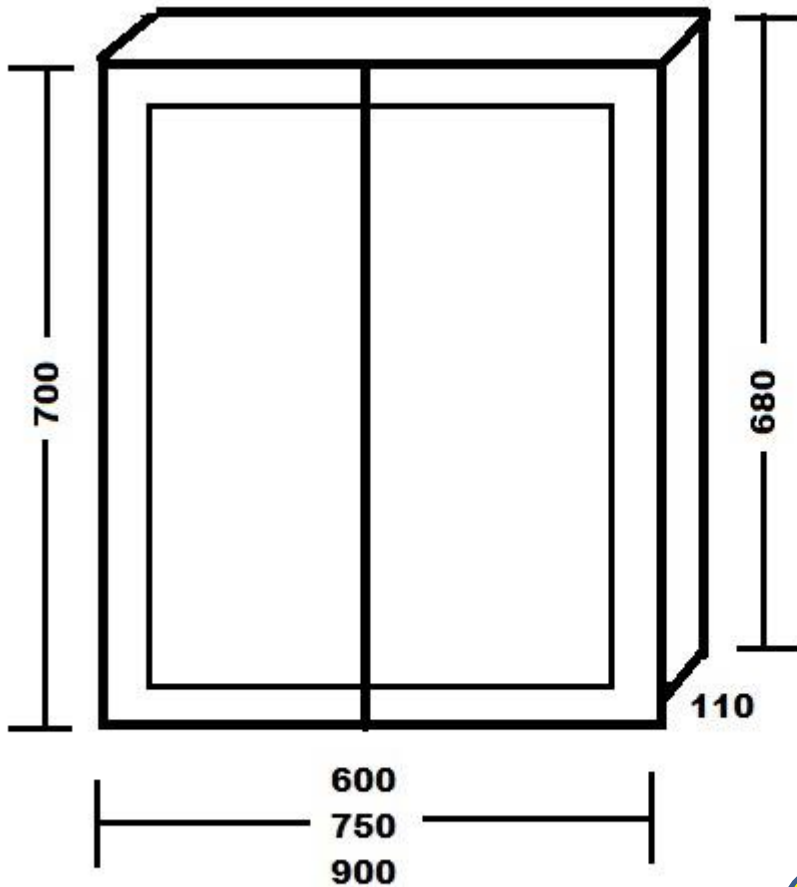

Turin **ENSUITE** mirrored shaving cab
Mirrored shaving cabinet pencil edge.
Glass shelves 600,750,900
110 mm deep Full Gloss interior

Turin mirrored shaving cab
Mirrored shaving cabinet pencil edge.
Glass shelves 600,750,900,1200
150 mm deep Full Gloss interior

Ava mirrored shaving cab
Walnut or Satin White Cabinet
pencil edge glass. Glass shelves
150 mm deep
900, 1200 sizes

STORAGE SOLUTIONS

MIRRORED SHAVING CABINETS

Essentials Mirrored shaving cab
white surround , glass Shelves.
600,750,900 **110mm deep**

MIRRORED SHAVING CABINET

**110mm
Deep**

STORAGE SOLUTIONS

MIRRORED SHAVING CABINETS

Turin **ENSUITE** mirrored shaving cab
Mirrored shaving cabinet pencil edge.
Glass shelves 600,750,900
110 mm deep Full Gloss interior

600 TURIN ENSUITE MSC
600 x 750 x 110

110mm
Deep

STORAGE SOLUTIONS

MIRRORED SHAVING CABINETS

Turin **ENSUITE** mirrored shaving cab
Mirrored shaving cabinet pencil edge.
Glass shelves 600,750,900
110 mm deep Full Gloss interior