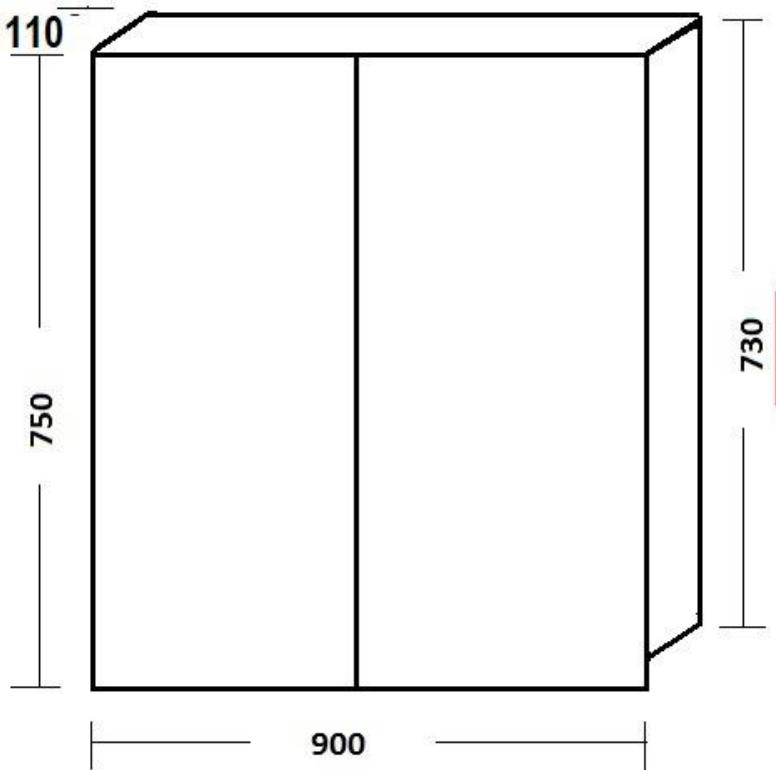

600 TURIN ENSUITE MSC
600 x 750 x 110

110mm
Deep

STORAGE SOLUTIONS

MIRRORED SHAVING CABINETS

Turin **ENSUITE** mirrored shaving cab
Mirrored shaving cabinet pencil edge.
Glass shelves 600,750,900
110 mm deep Full Gloss interior

750 TURIN ENSUITE MSC
750 x 750 x 110

**110mm
Deep**

STORAGE SOLUTIONS

MIRRORED SHAVING CABINETS

Turin **ENSUITE** mirrored shaving cab
Mirrored shaving cabinet pencil edge.
Glass shelves 600,750,900
110 mm deep Full Gloss interior

900 TURIN ENSUITE MSC
900 x 750 x 110

**110mm
Deep**

STORAGE SOLUTIONS

MIRRORED SHAVING CABINETS

Turin mirrored shaving cab
Mirrored shaving cabinet pencil edge.
Glass shelves 600,750,900,1200
150 mm deep Full Gloss interior