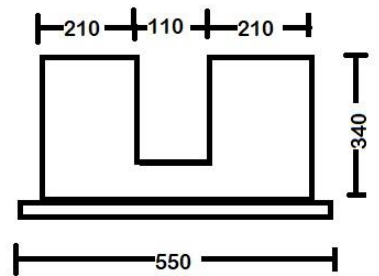

Armani

Printing processes impose limitations on exact colour reproductions. Images are representative of colours only . Actual colour should be checked at your local stockist

820 x 460 x 820 Height does NOT include basin

Ledin

AUSTRALIA

TOP DRAWER

BOTTOM DRAWER

Ledin

AUSTRALIA

1200 OSLO

DRAWER SIZE