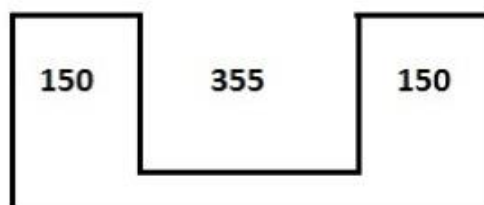

820 x 460 x 820 Height does NOT include basin

Ledin

AUSTRALIA

TOP DRAWER