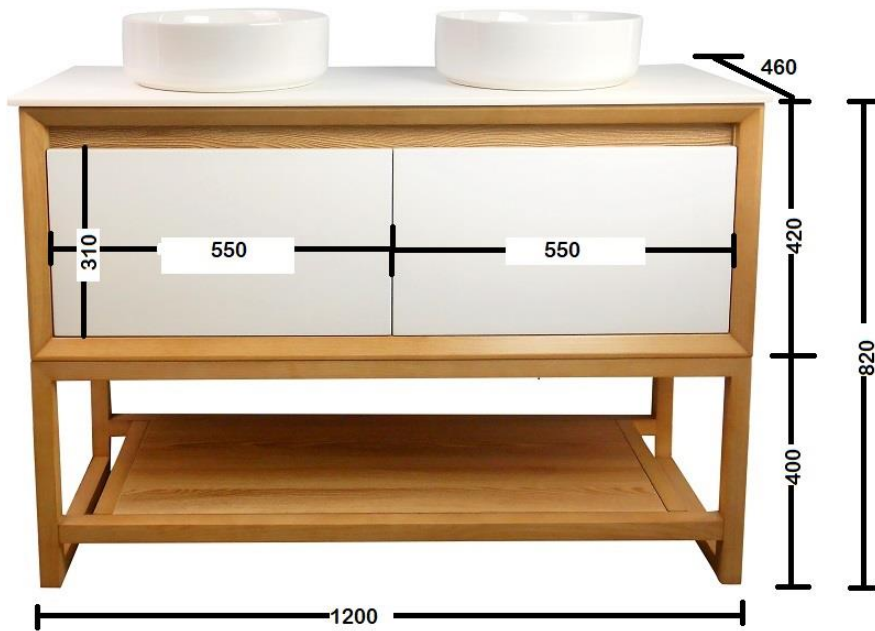

Armani

Printing processes impose limitations on exact colour reproductions. Images are representative of colours only . Actual colour should be checked at your local stockist

820 x 460 x 820 Height does NOT include basin

Ledin

AUSTRALIA

TOP DRAWER

BOTTOM DRAWER

Ledin

AUSTRALIA

1200 OSLO

DRAWER SIZE