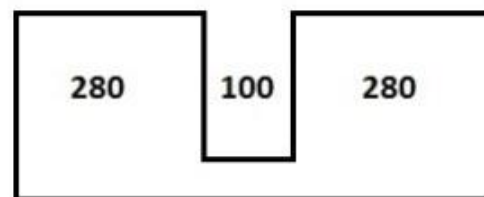

BOTTOM DRAWER