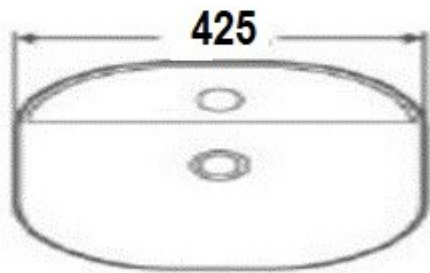

PAIGE ENSUITE CERAMIC BASIN

32mm waste required