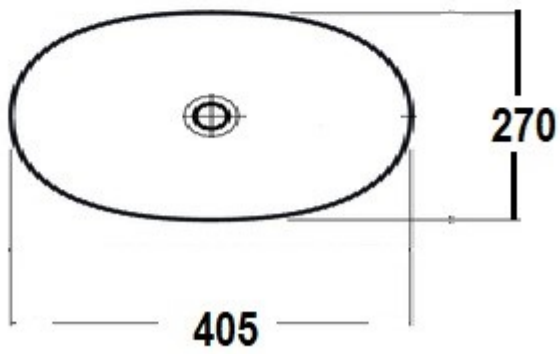

PETITE ENSUITE CERAMIC BASIN

32mm waste required