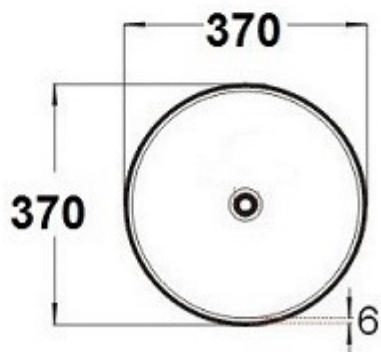

PYE CERAMIC BASIN

32mm waste required