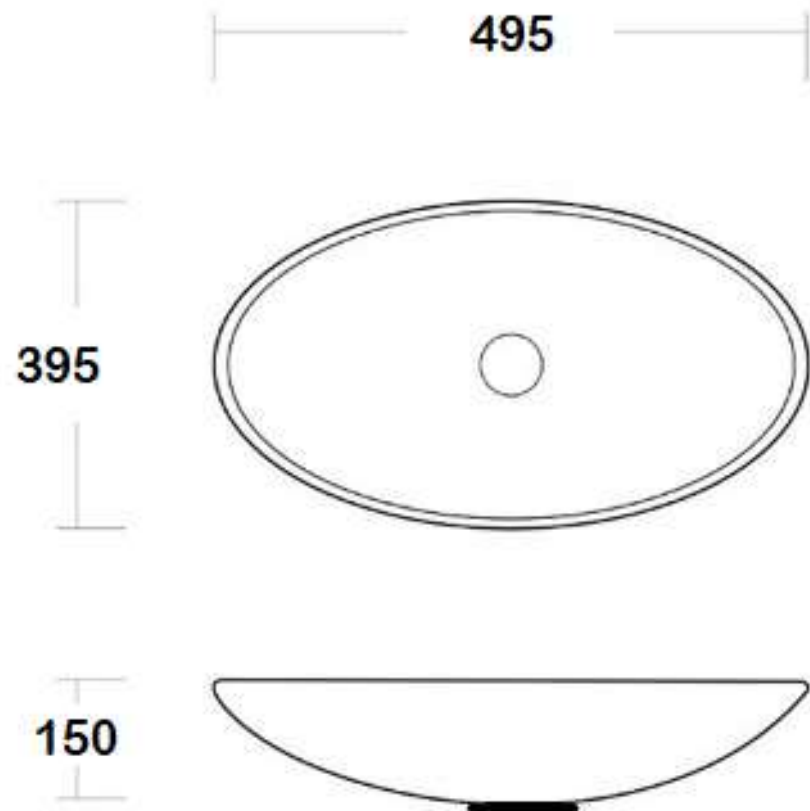

Ledin
AUSTRALIA

**45 mm hole in benchtop required,
basin is mounted on chrome ring**

RAINBOW OVAL GLASS BASIN

32mm Waste Required