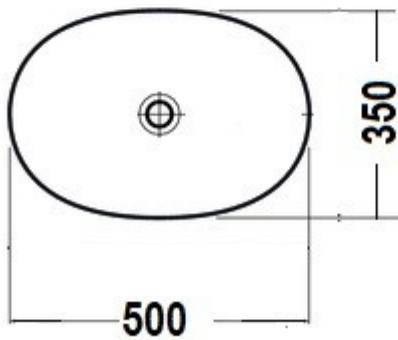

REGAL SOLID SURFACE BASIN

140

32mm waste required