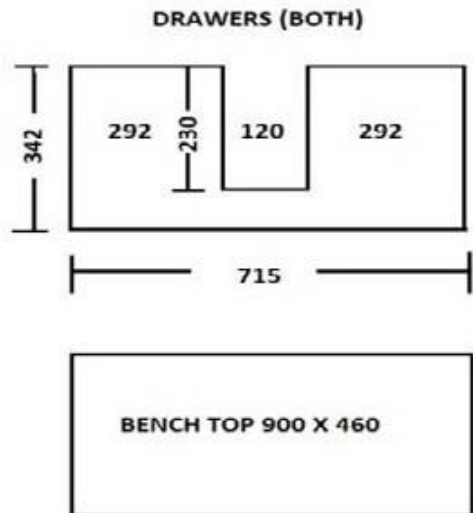

420r x 150

Matt Black Oval

495x390x140

32mm Plug and waste required: **Benchtop needs 45mm hole**

Glass basins supplied with chrome mounting ring

Ceramic Console tops

ELISE 30mm
900,1200
460mm deep

Linda
750,900,1200
460mm deep

AUSTRALIA

900 SHERITON 880 X 820 X 450

Height does NOT include Benchtap or basin

Ledin

AUSTRALIA

1200 SHERITON 1180X820X450

Height does NOT include Benchtop or basin

Warehouse and contact details