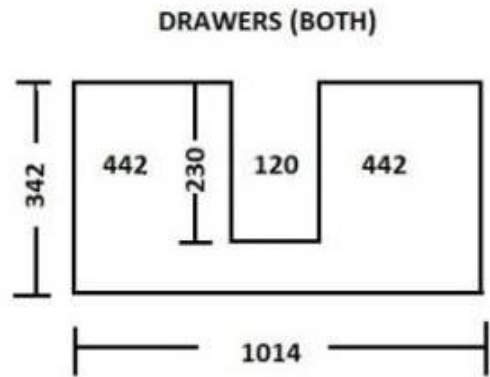

AUSTRALIA

900 SHERITON 880 X 820 X 450

Height does NOT include Benchtap or basin

Ledin

AUSTRALIA

1200 SHERITON 1180X820X450

Height does NOT include Benchtop or basin

Warehouse and contact details