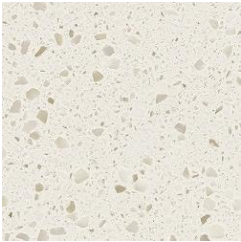

BENCH TOP COLOURS

SOLID SURFACE BENCH TOP COLOURS 12mm

CARRARA

GRECO

SLATE

ARCTIC WHITE

BELLA

PEBBLE