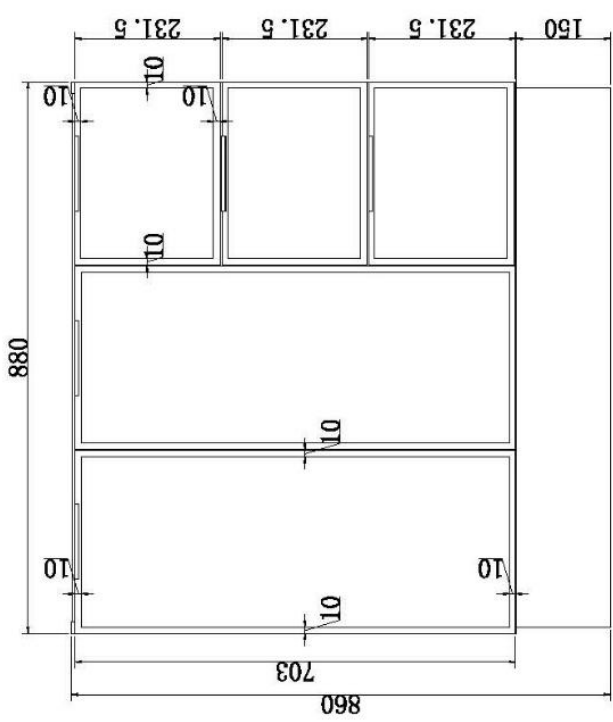

900 TIVOLI FLOOR MOUNTED