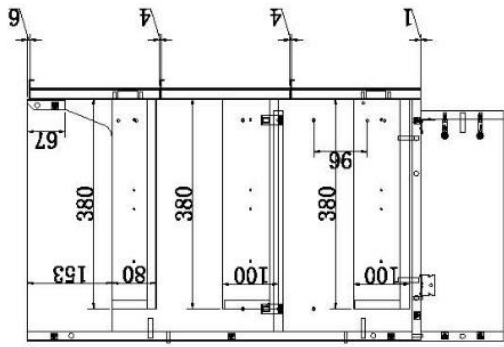

1200 TIVOLI
FLOOR MOUNTED