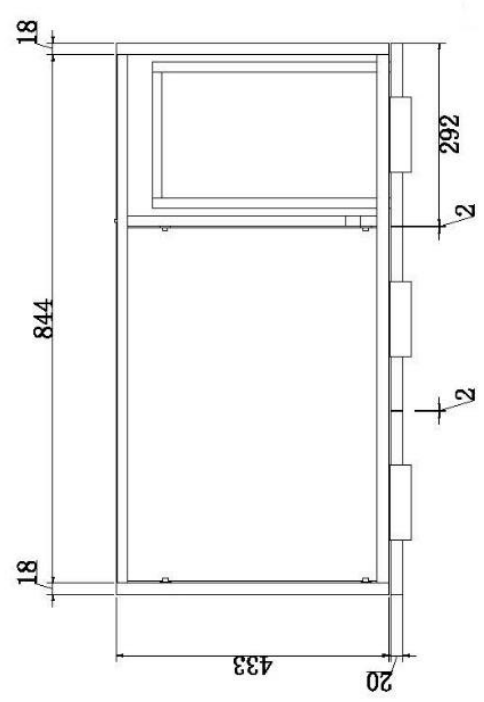

900 TIVOLI FLOOR MOUNTED