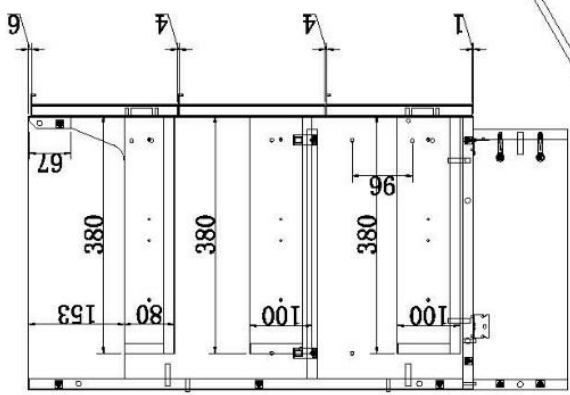

900 TIVOLI FLOOR MOUNTED