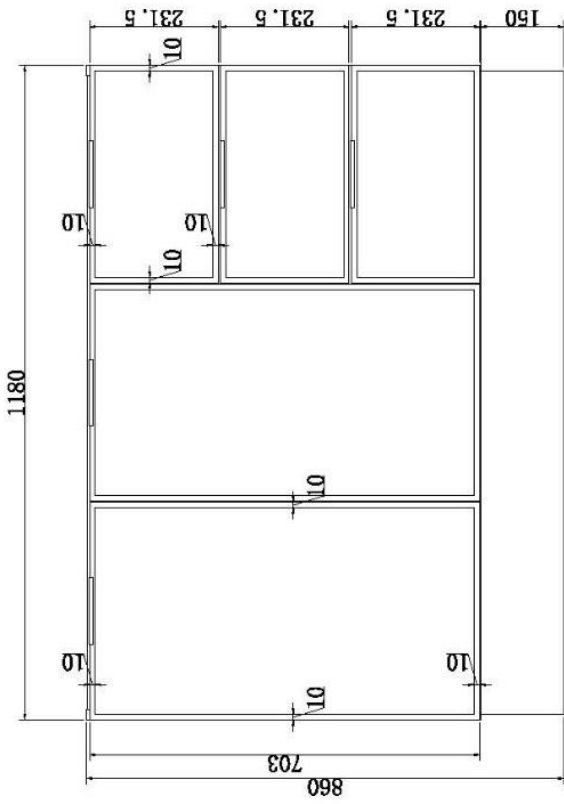

1200 TIVOLI
FLOOR MOUNTED