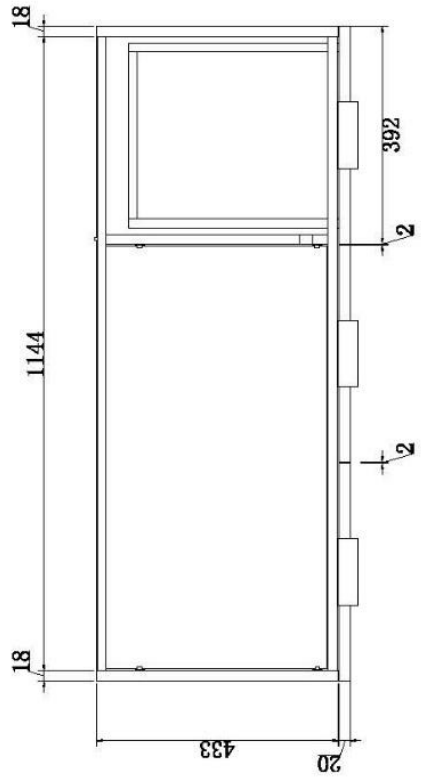

1200 TIVOLI
FLOOR MOUNTED