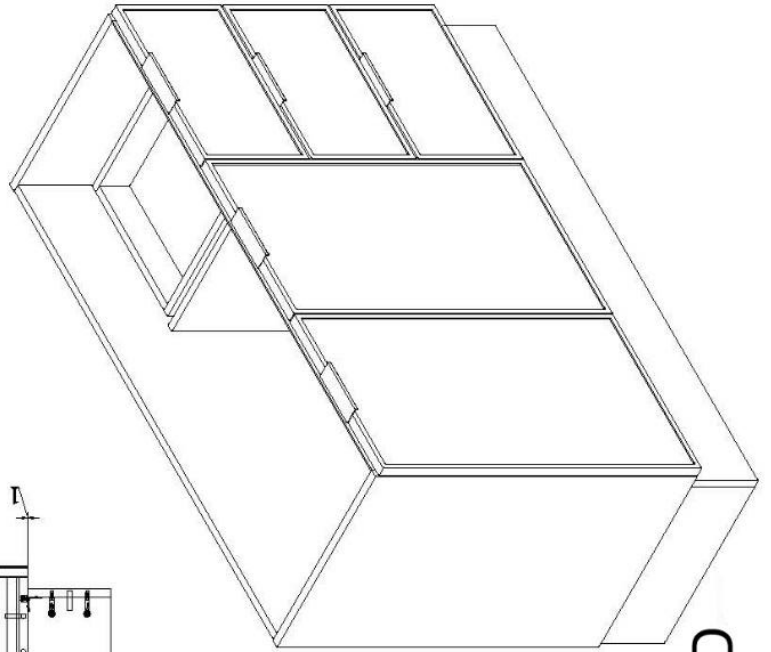

1200 TIVOLI
FLOOR MOUNTED