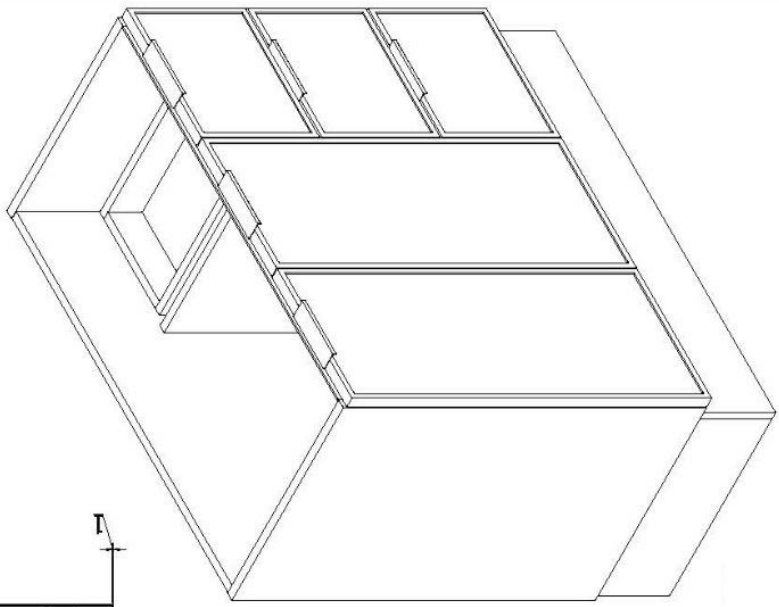

900 TIVOLI FLOOR MOUNTED