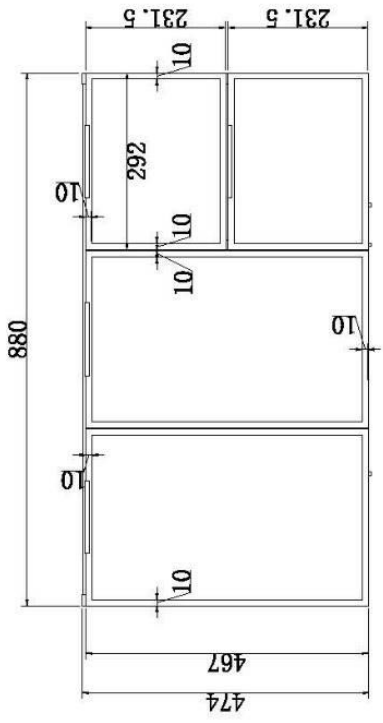

900 TIVOLI WALL HUNG