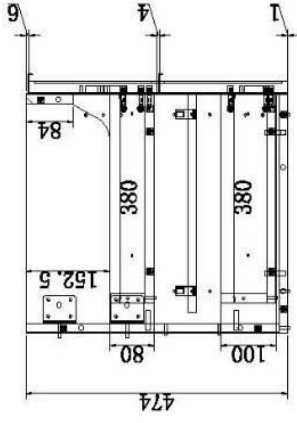

1200 TIVOLI WALL HUNG