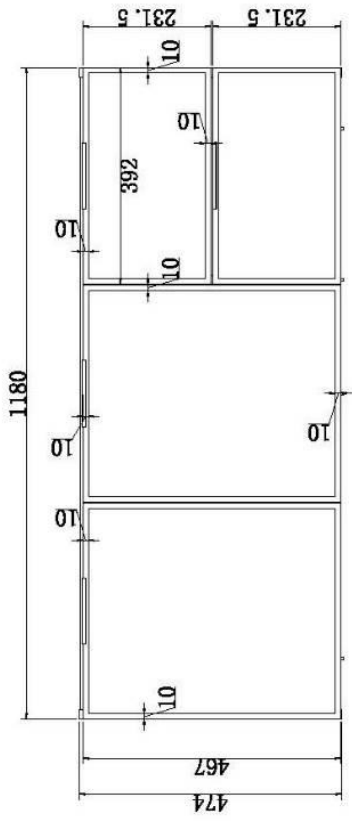

1200 TIVOLI WALL HUNG