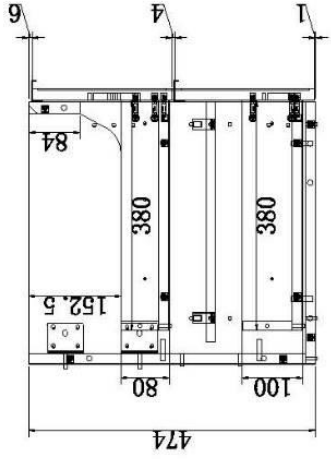

900 TIVOLI WALL HUNG