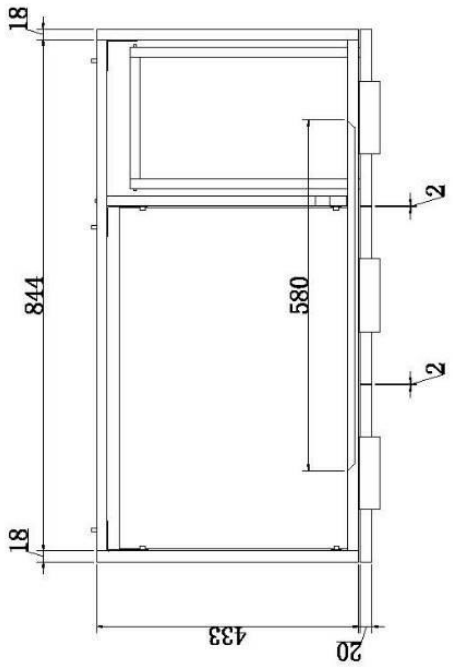

900 TIVOLI WALL HUNG