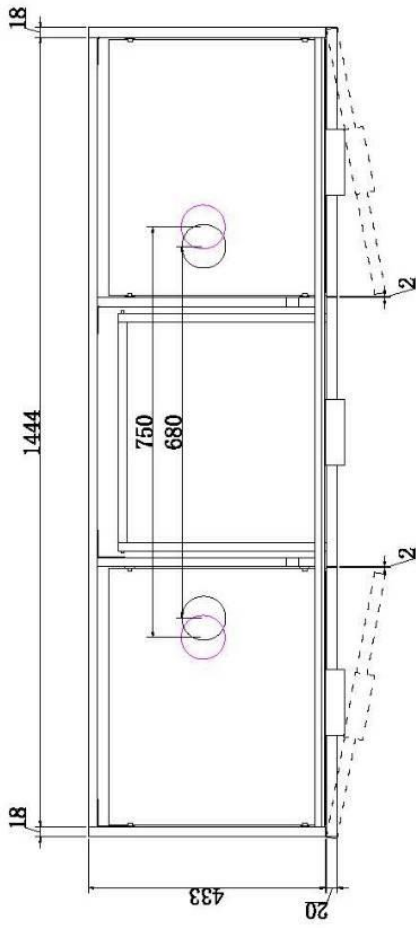

1500 TIVOLI WALL HUNG