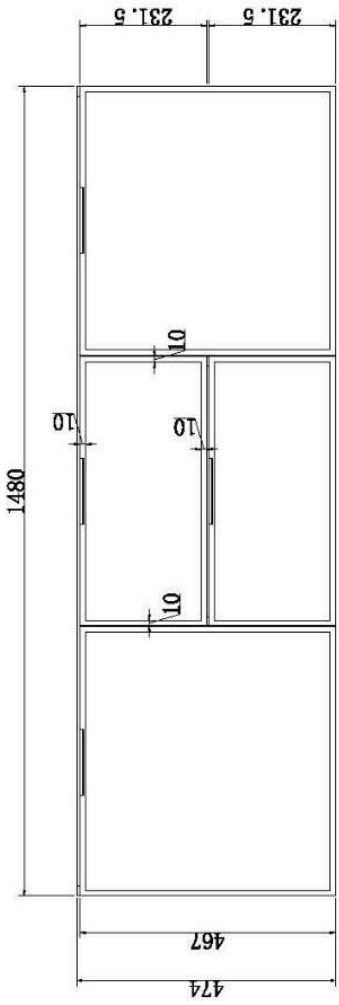

1500 TIVOLI WALL HUNG