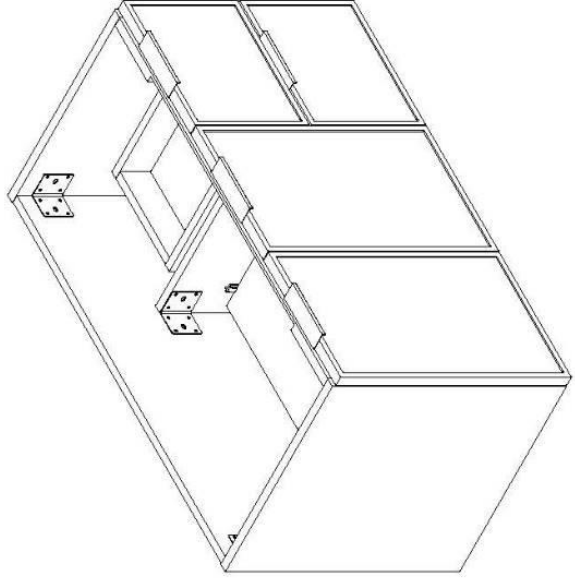

900 TIVOLI WALL HUNG