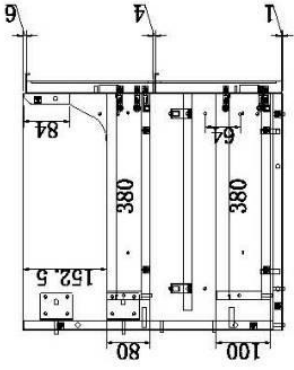

1500 TIVOLI WALL HUNG