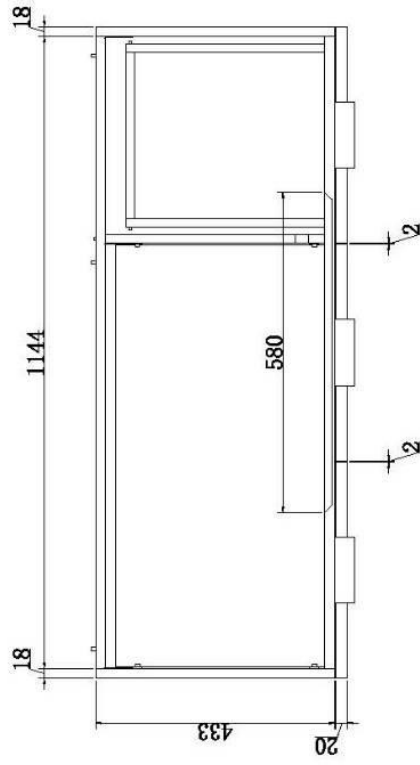

1200 TIVOLI WALL HUNG