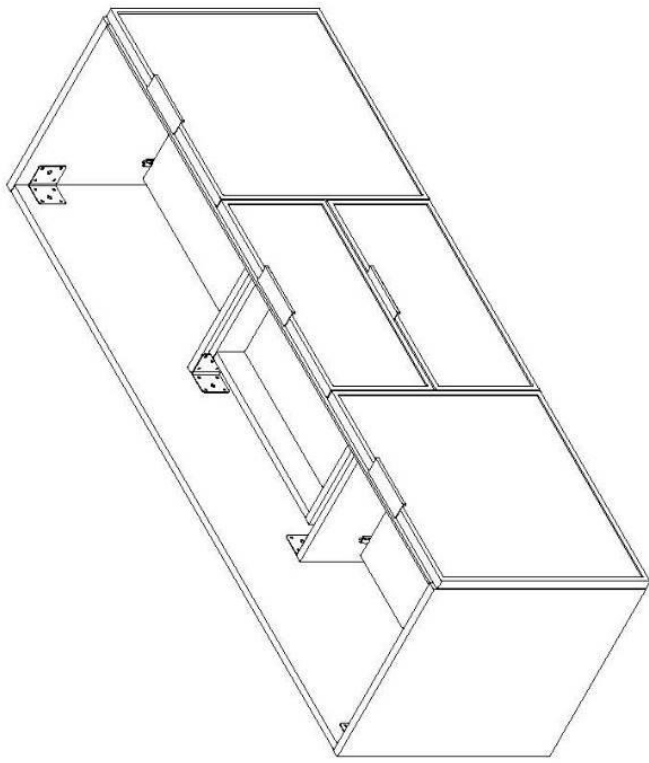

1500 TIVOLI WALL HUNG