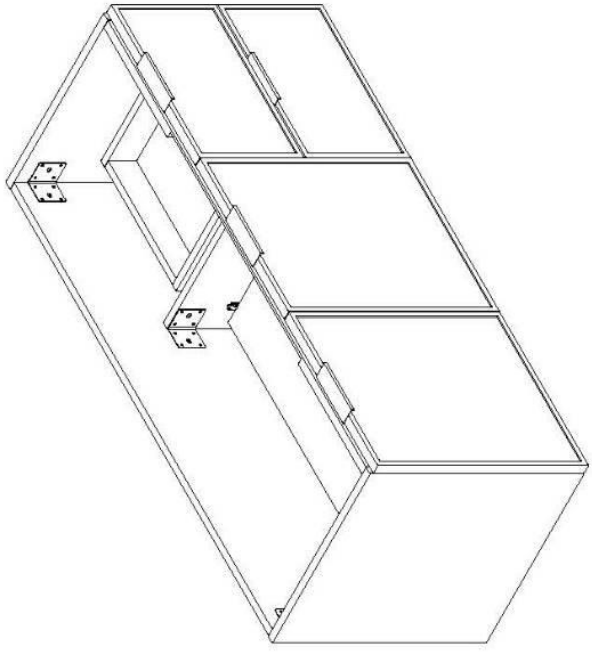

1200 TIVOLI WALL HUNG