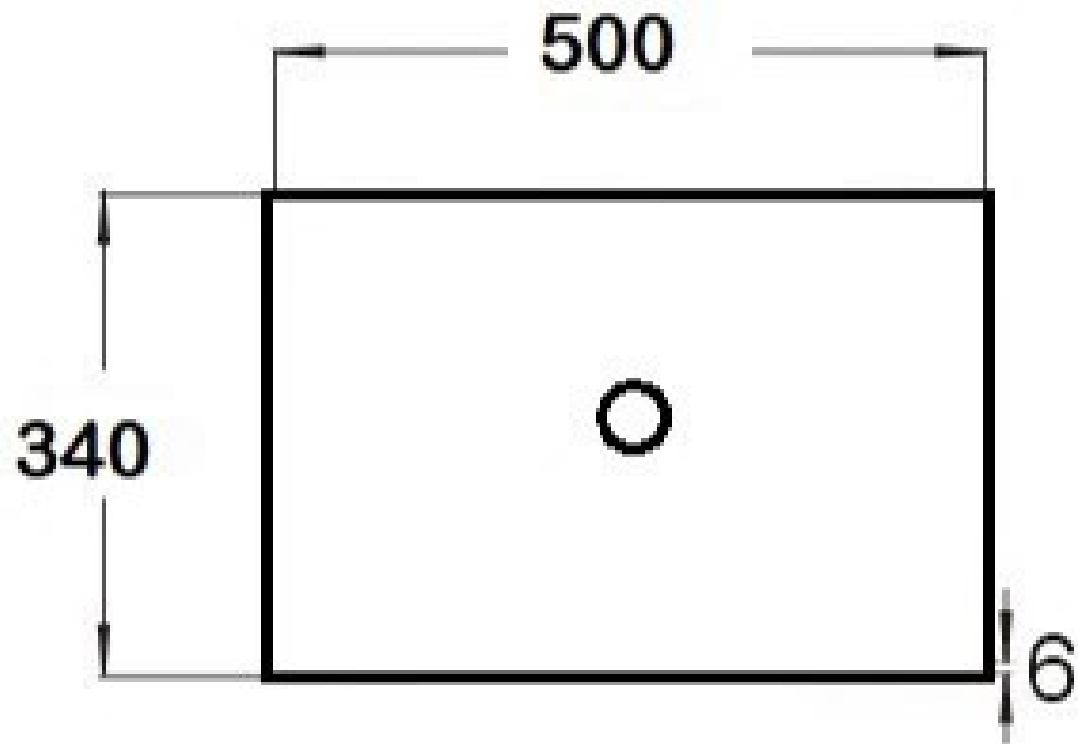

# DARIA

32mm waste required