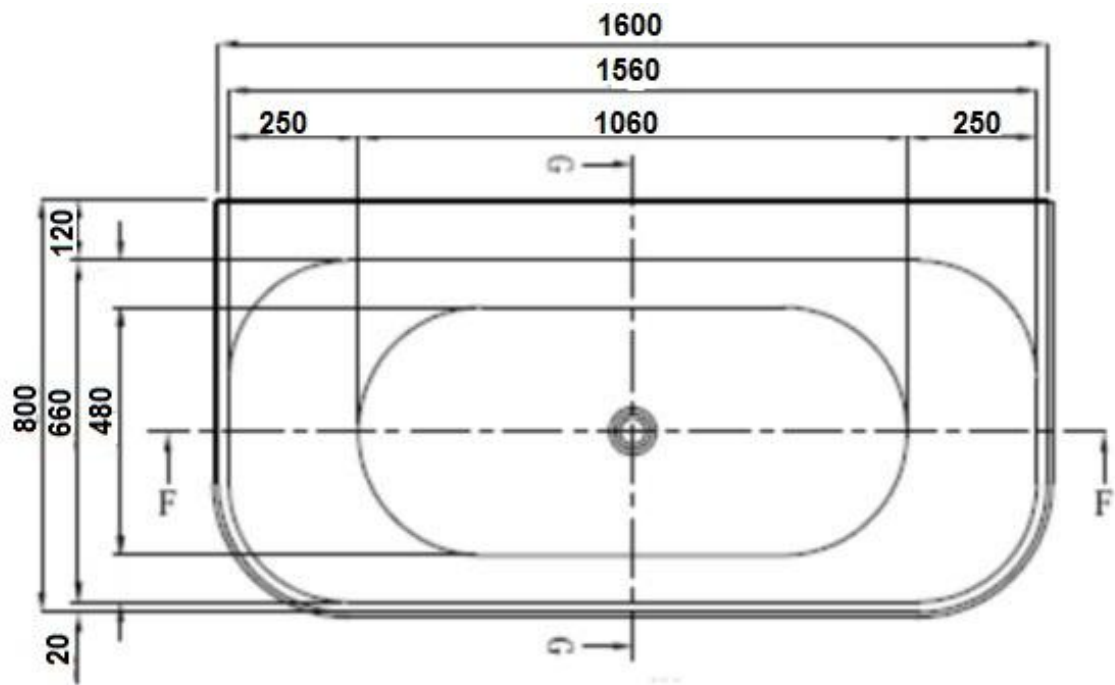

Ledin
AUSTRALIA

KIRA

LUCITE[®]
The source of inspiration

1600 X 800 X 580: 254 Litre capacity: 52kg dry weight

Slim line Back to wall bath.
Adjustable levelling legs
Constructed on a robust frame.
Lucite Cross Linked sanitary grade acrylic
25 year warranty.