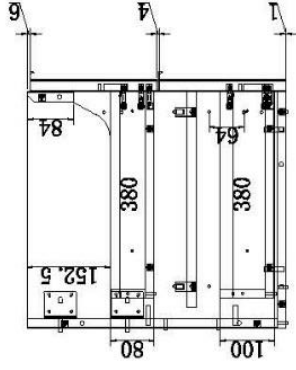

**1500 SUMMIT
WALL HUNG**