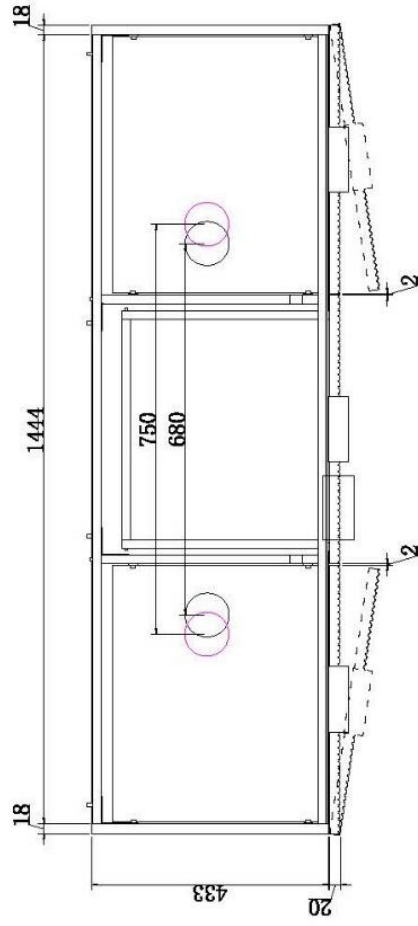

**1500 SUMMIT
WALL HUNG**