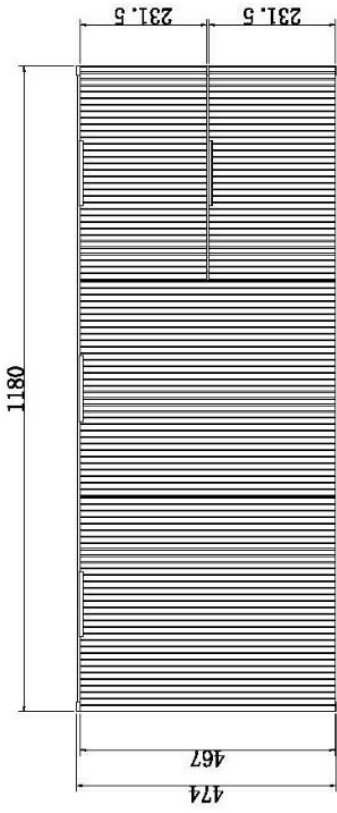

1200 SUMMIT WALL HUNG