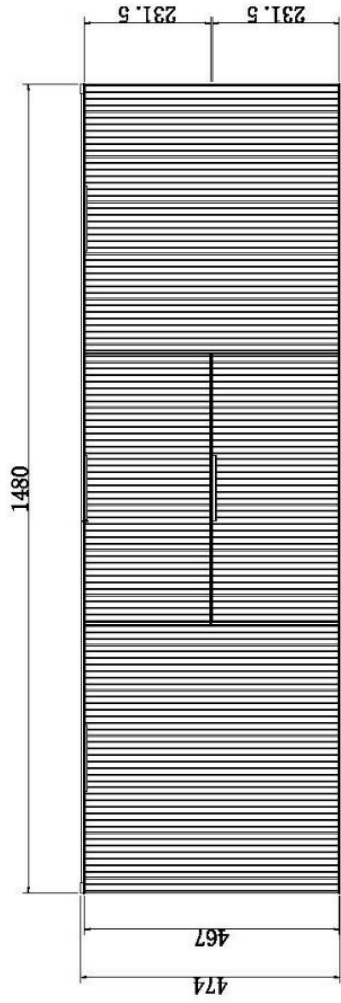

**1500 SUMMIT
WALL HUNG**