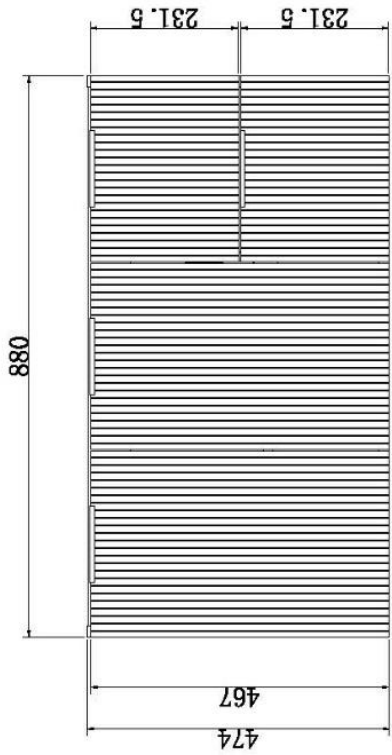

900 SUMMIT WALL HUNG