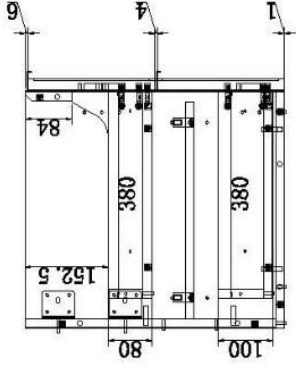

1200 SUMMIT WALL HUNG