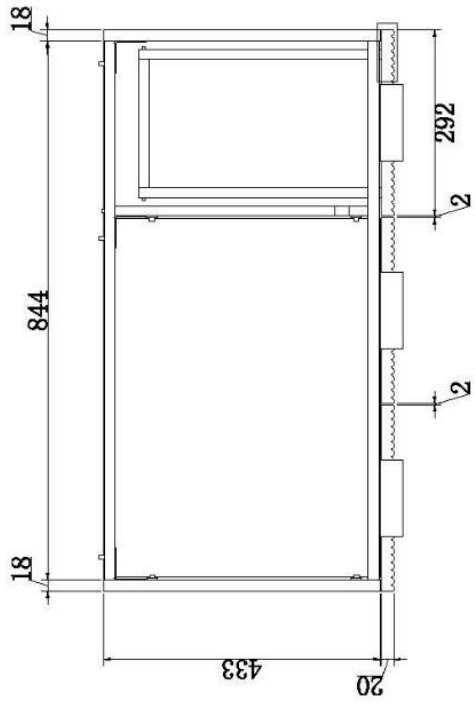

900 SUMMIT WALL HUNG