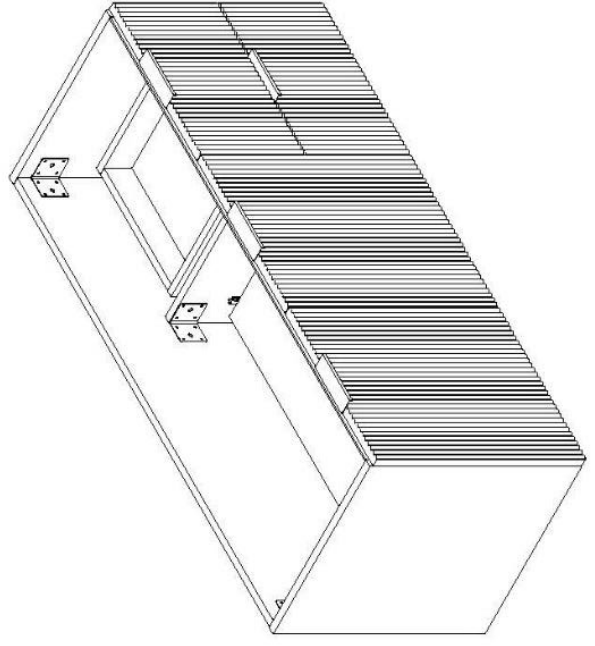

Solid Surface has the look of stone and is **100% Silica free**

900 SUMMIT WALL HUNG

1200 SUMMIT WALL HUNG

**1500 SUMMIT
WALL HUNG**

Warehouse and contact details

Unit 11, 274 -276 Hoxton Park Rd Prestons NSW