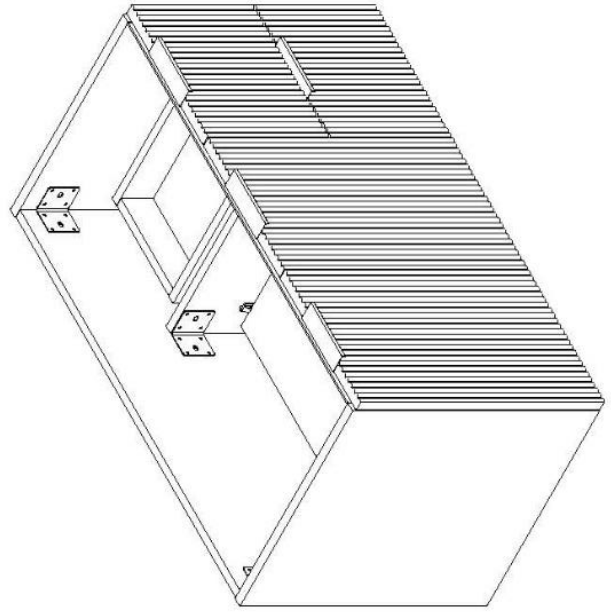

900 SUMMIT WALL HUNG