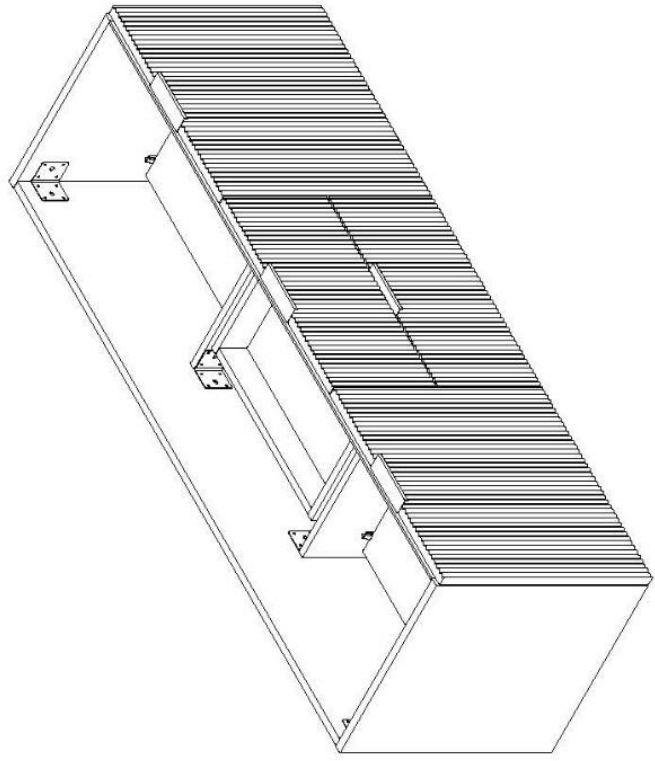

Solid Surface has the look of stone and is **100% Silica free**

900 SUMMIT WALL HUNG

1200 SUMMIT WALL HUNG

**1500 SUMMIT
WALL HUNG**

Warehouse and contact details

Unit 11, 274 -276 Hoxton Park Rd Prestons NSW