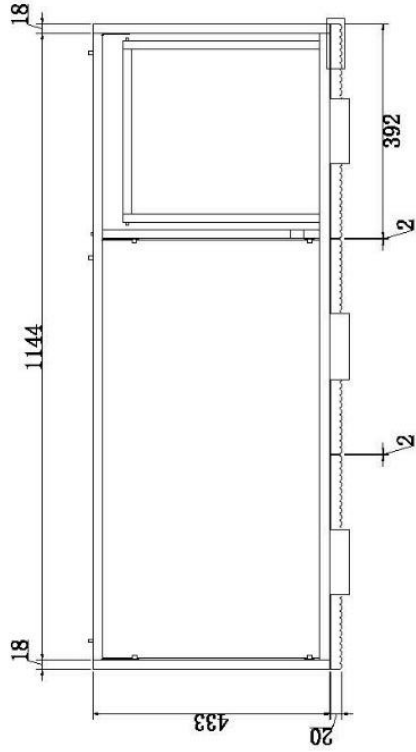

1200 SUMMIT WALL HUNG