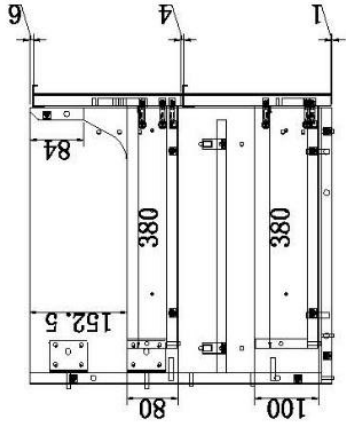

900 SUMMIT WALL HUNG